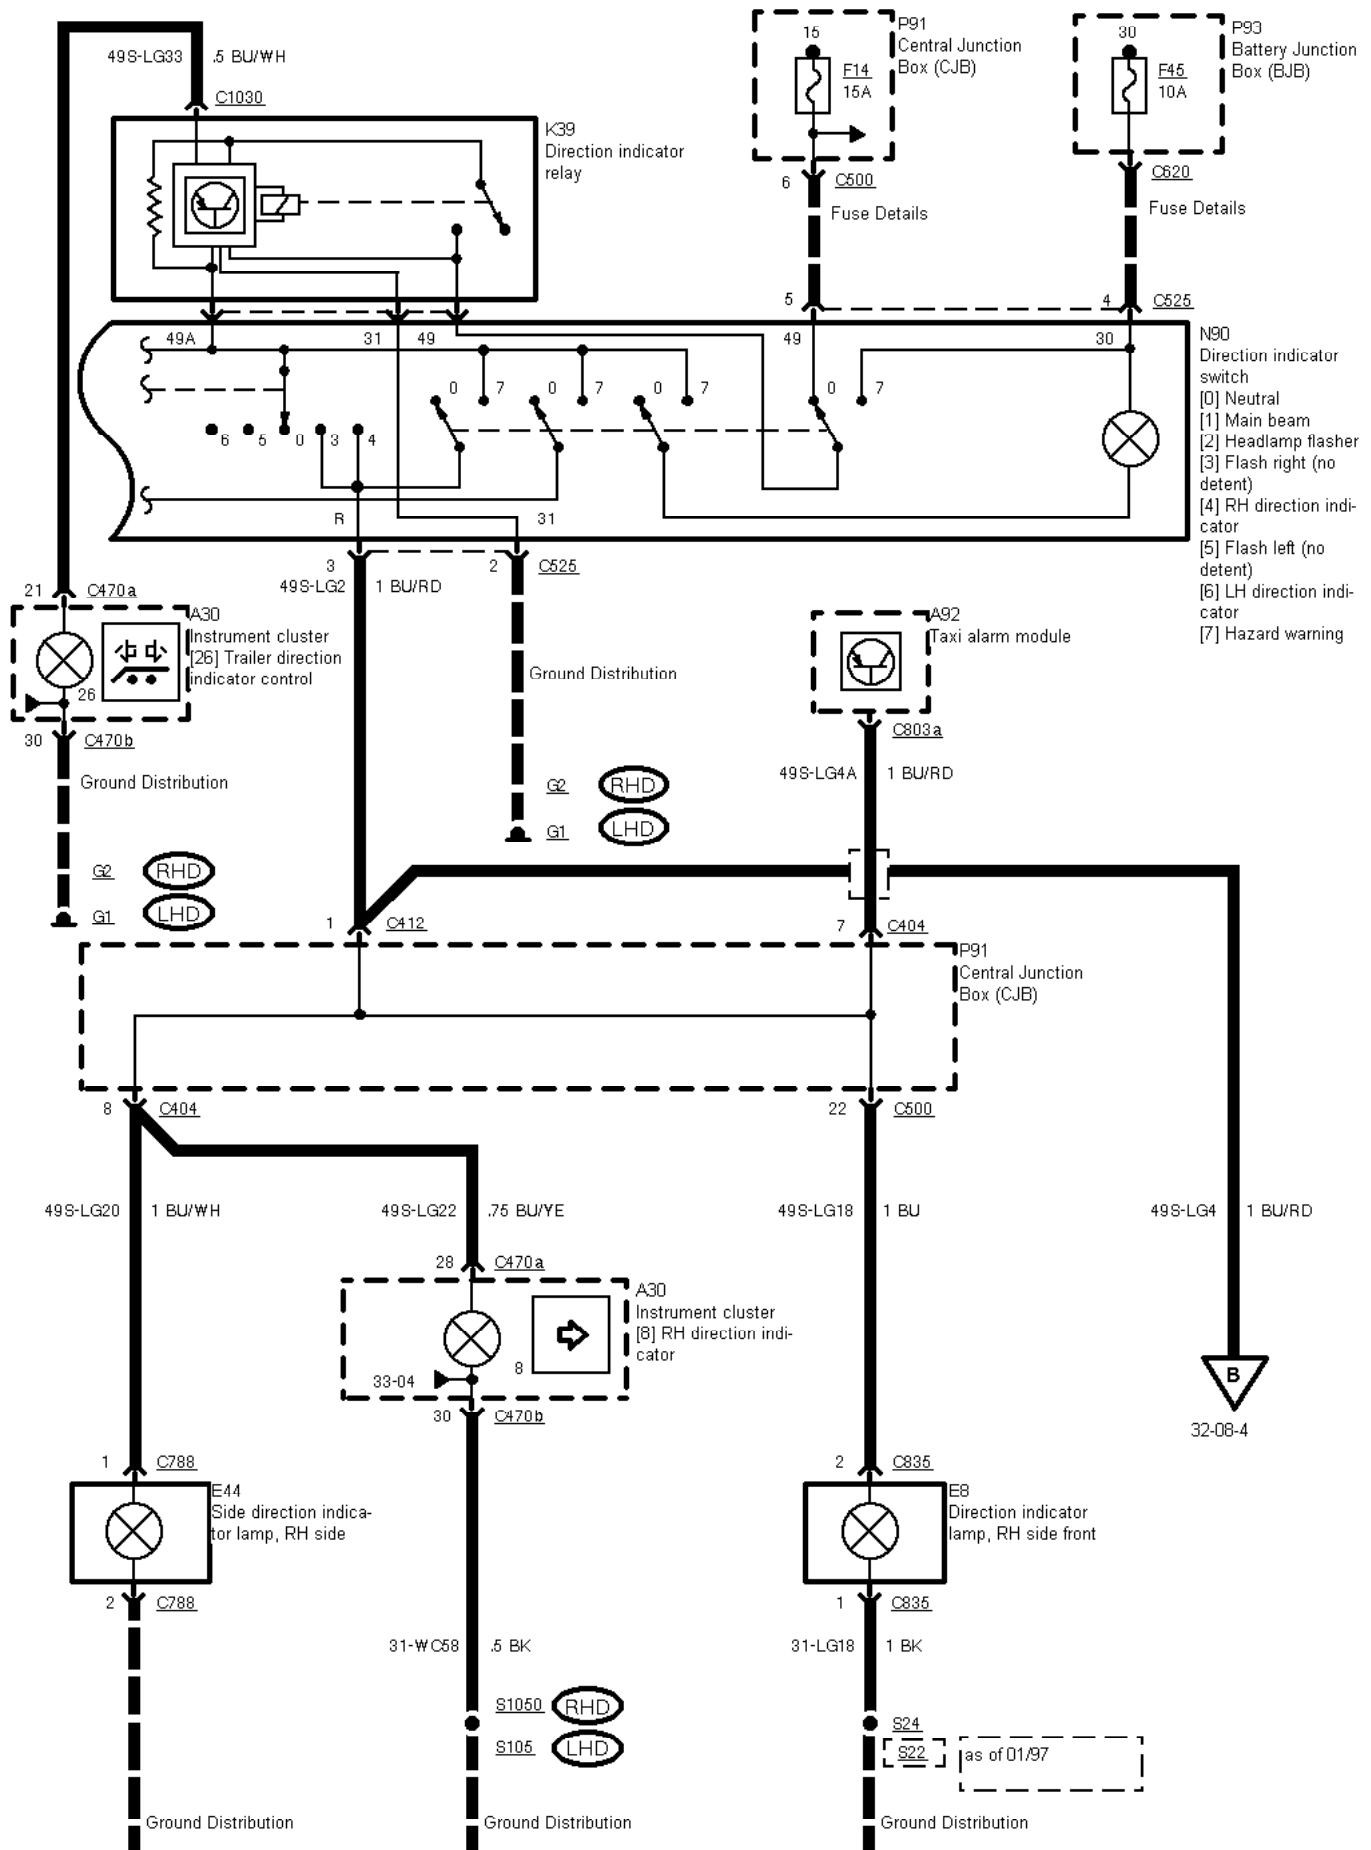

32-08-002 , Signal and Hazard Indicators

32-08-003 , Signal and Hazard Indicators

32-08-004 , Signal and Hazard Indicators

32-08-2

49S-LG4 1 BU/RD

49S-LG4 1 BU/RD
except central locking

with central control module

without central control module

49S-LG19 1 BU/RD

Notchback

Wagon

49S-LG19 1 BU/RD

49S-LG19 1 BU/RD

with trailer socket

* 13-pin trailer socket

Ground Distribution

Ground Distribution