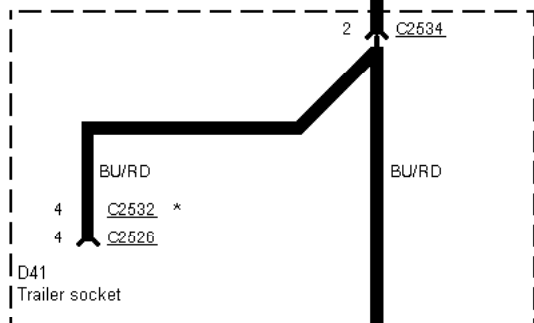

without central control module

49S-LG19 1 BU/RD

Notchback

Wagon

49S-LG19 1 BU/RD

49S-LG19 1 BU/RD

with trailer socket

* 13-pin trailer socket