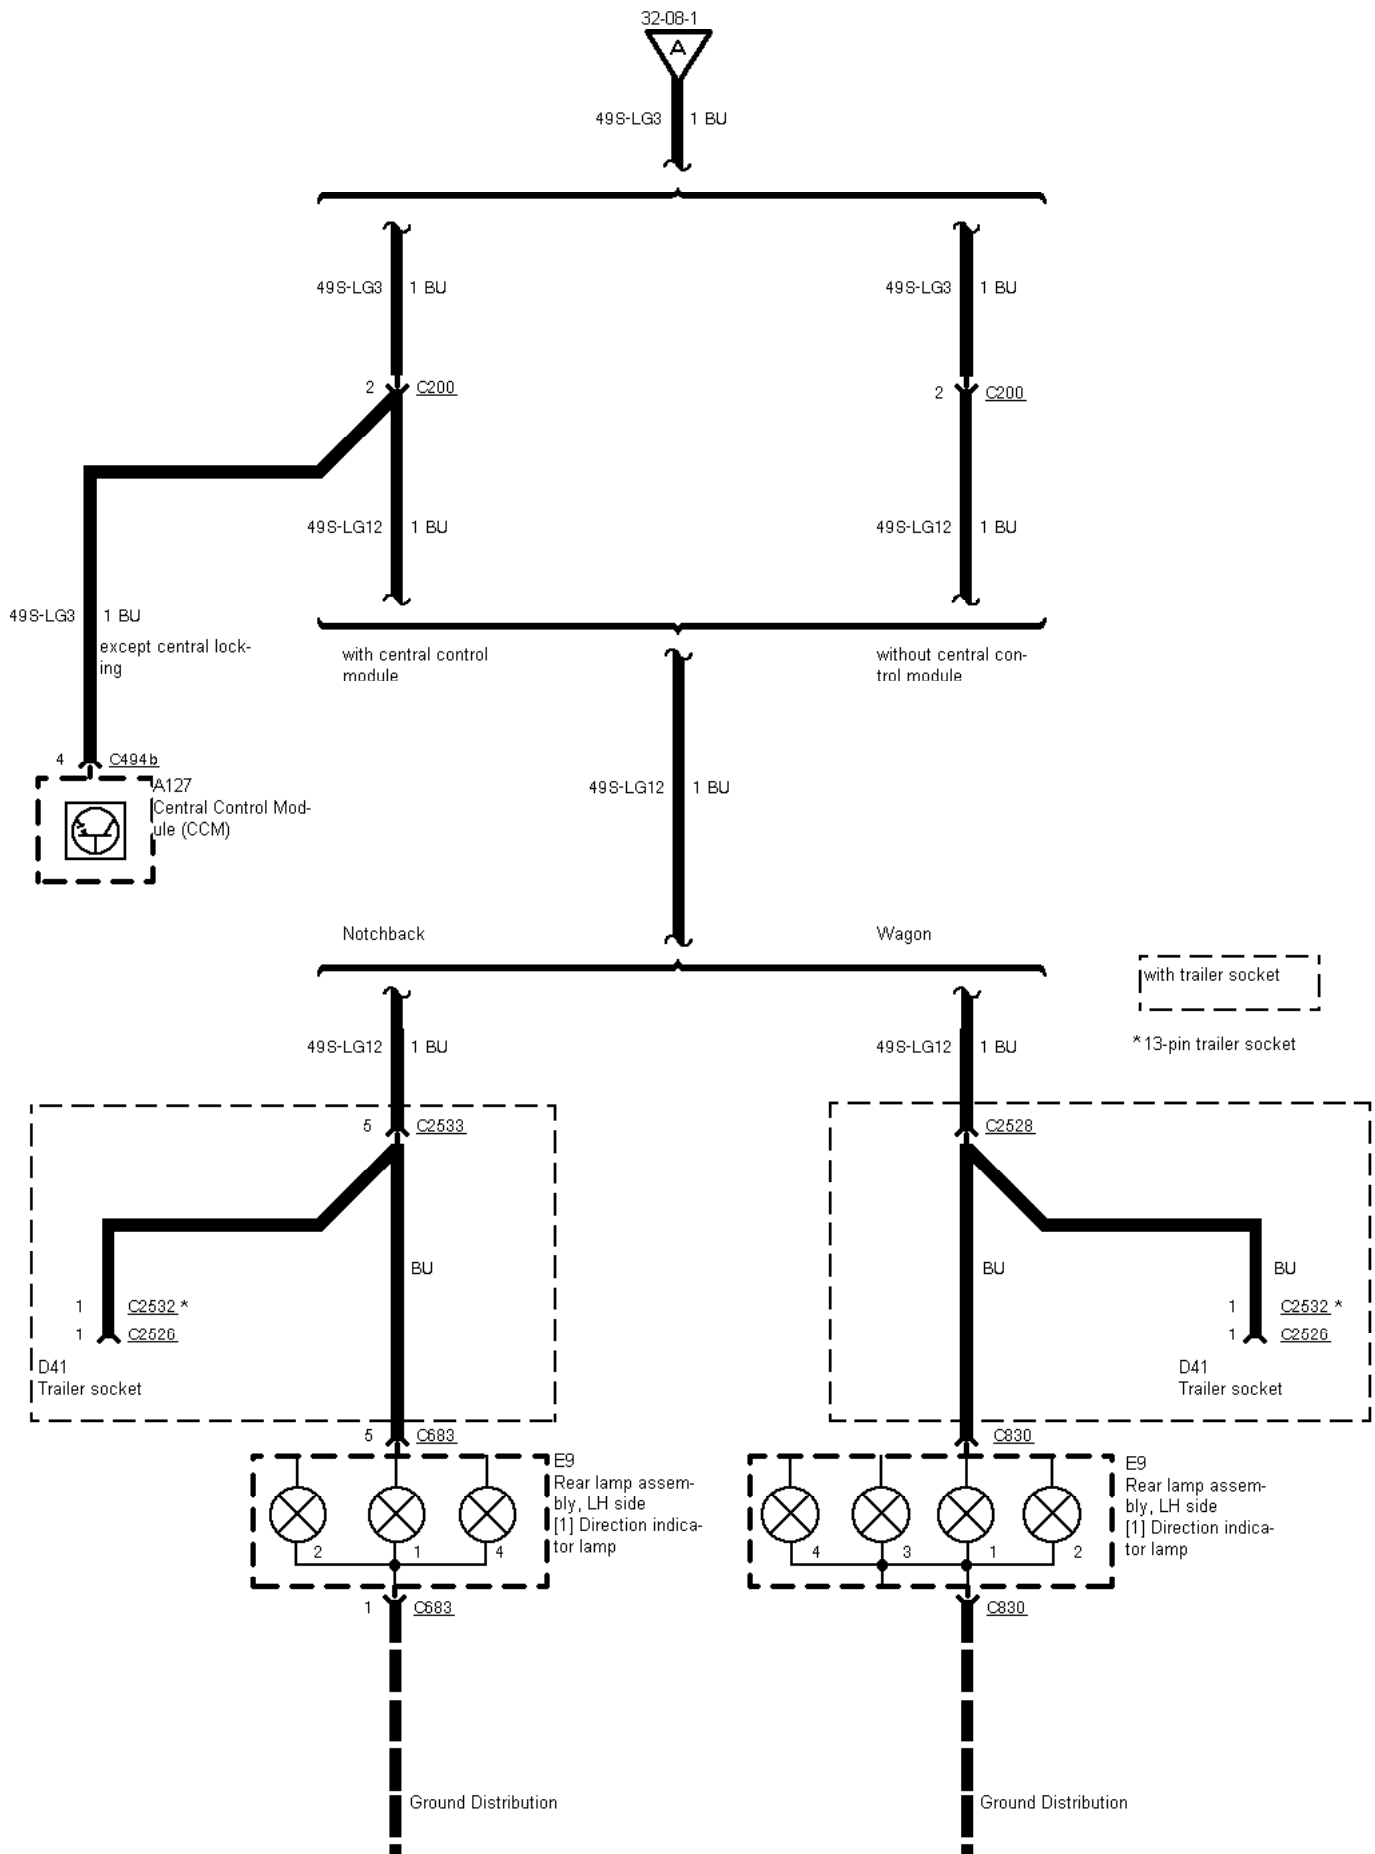

32-08-002 , Signal and Hazard Indicators

32-08-003 , Signal and Hazard Indicators

32-08-004 , Signal and Hazard Indicators

32-08-2

49S-LG4 1 BU/RD

49S-LG4 1 BU/RD
except central locking

with central control module

without central control module

49S-LG19 1 BU/RD

Notchback

Wagon

49S-LG19 1 BU/RD

49S-LG19 1 BU/RD

with trailer socket

* 13-pin trailer socket

Ground Distribution

Ground Distribution