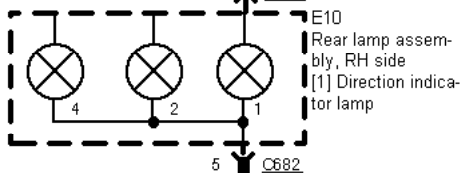

without central control module

49S-LG19 1 BU/RD

Notchback

Wagon

49S-LG19 1 BU/RD

49S-LG19 1 BU/RD

with trailer socket

* 13-pin trailer socket