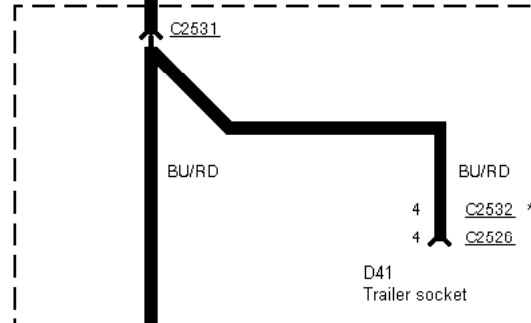

without central control module

49S-LG19 1 BU/RD

Notchback

Wagon

49S-LG19 1 BU/RD

49S-LG19 1 BU/RD

with trailer socket

* 13-pin trailer socket