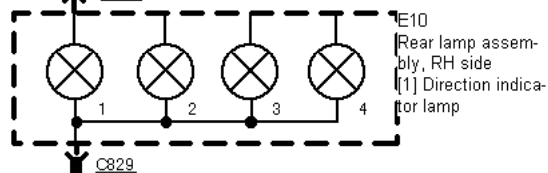

without central control module

49S-LG19 1 BU/RD

Notchback

Wagon

49S-LG19 1 BU/RD

49S-LG19 1 BU/RD

with trailer socket

* 13-pin trailer socket