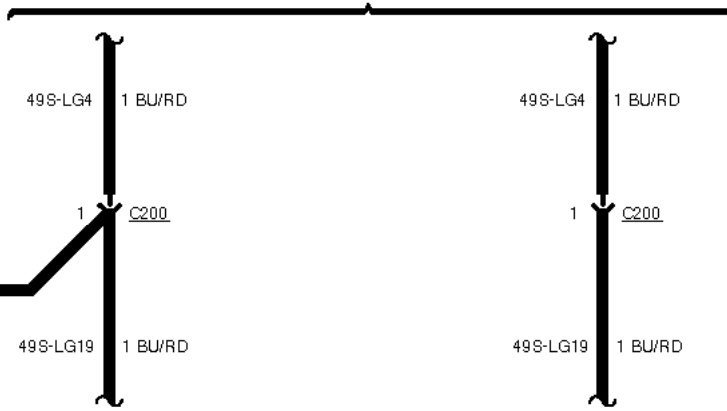

32-08-002 , Signal and Hazard Indicators

32-08-003 , Signal and Hazard Indicators

32-08-004 , Signal and Hazard Indicators

32-08-2

49S-LG4 1 BU/RD

49S-LG4 1 BU/RD
except central locking

with central control module

without central control module

49S-LG19 1 BU/RD

Notchback

Wagon

49S-LG19 1 BU/RD

49S-LG19 1 BU/RD

with trailer socket

* 13-pin trailer socket