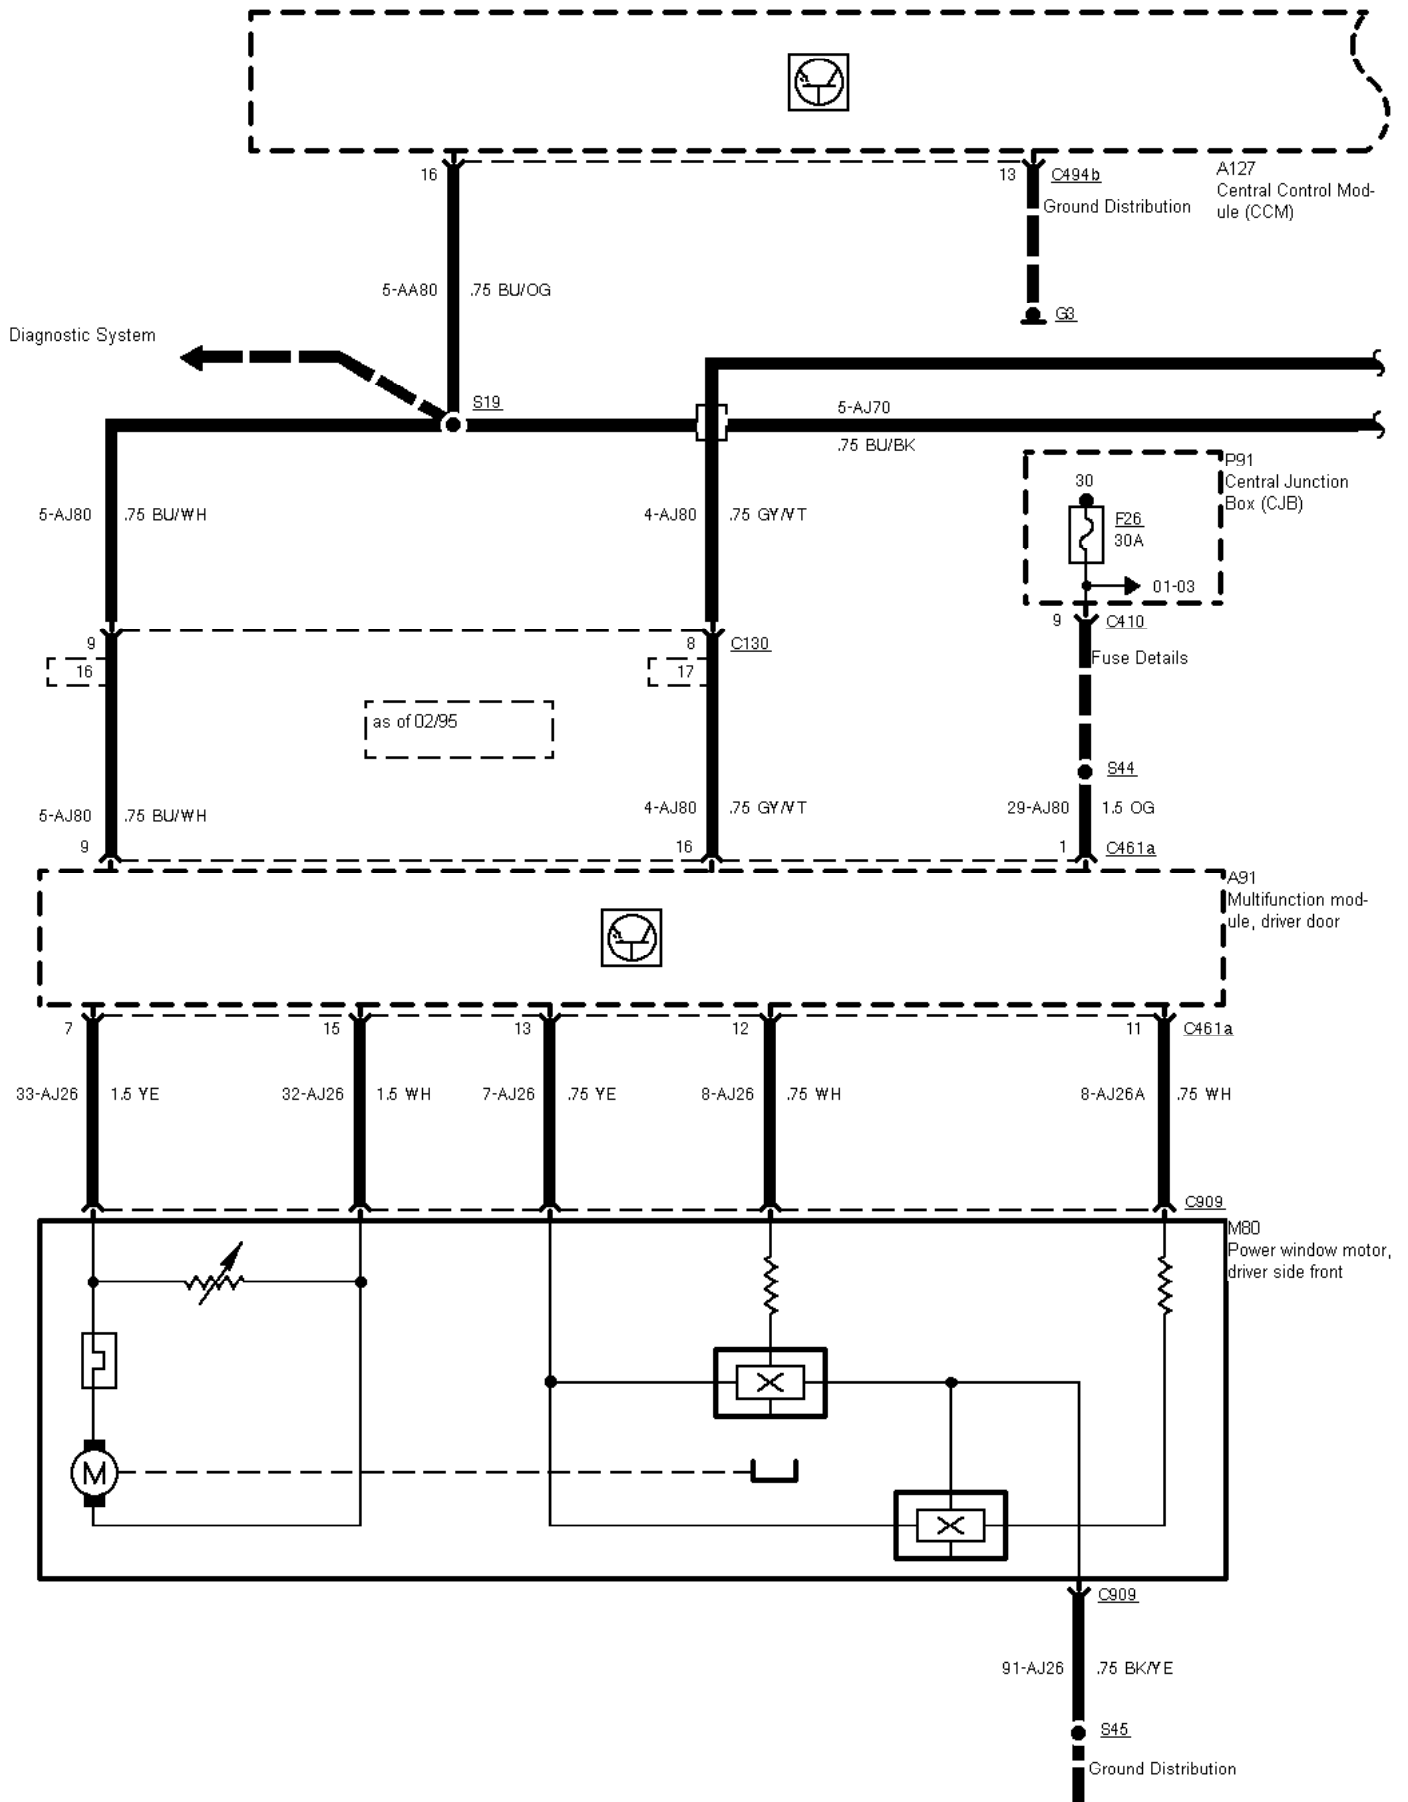

43-04-002 , Power Global Closing

C620
Fuse Details

6 C494b

43-04-003 , Power Global Closing , As of 02/95

43-04-004 , Power Global Closing , As of 02/95

43-04-005 , Power Global Closing , As of 02/95

as of 09/96

43-04-006 , Power Global Closing , As of 02/95

43-04-007 , Power Global Closing , As of 02/95

!

G1