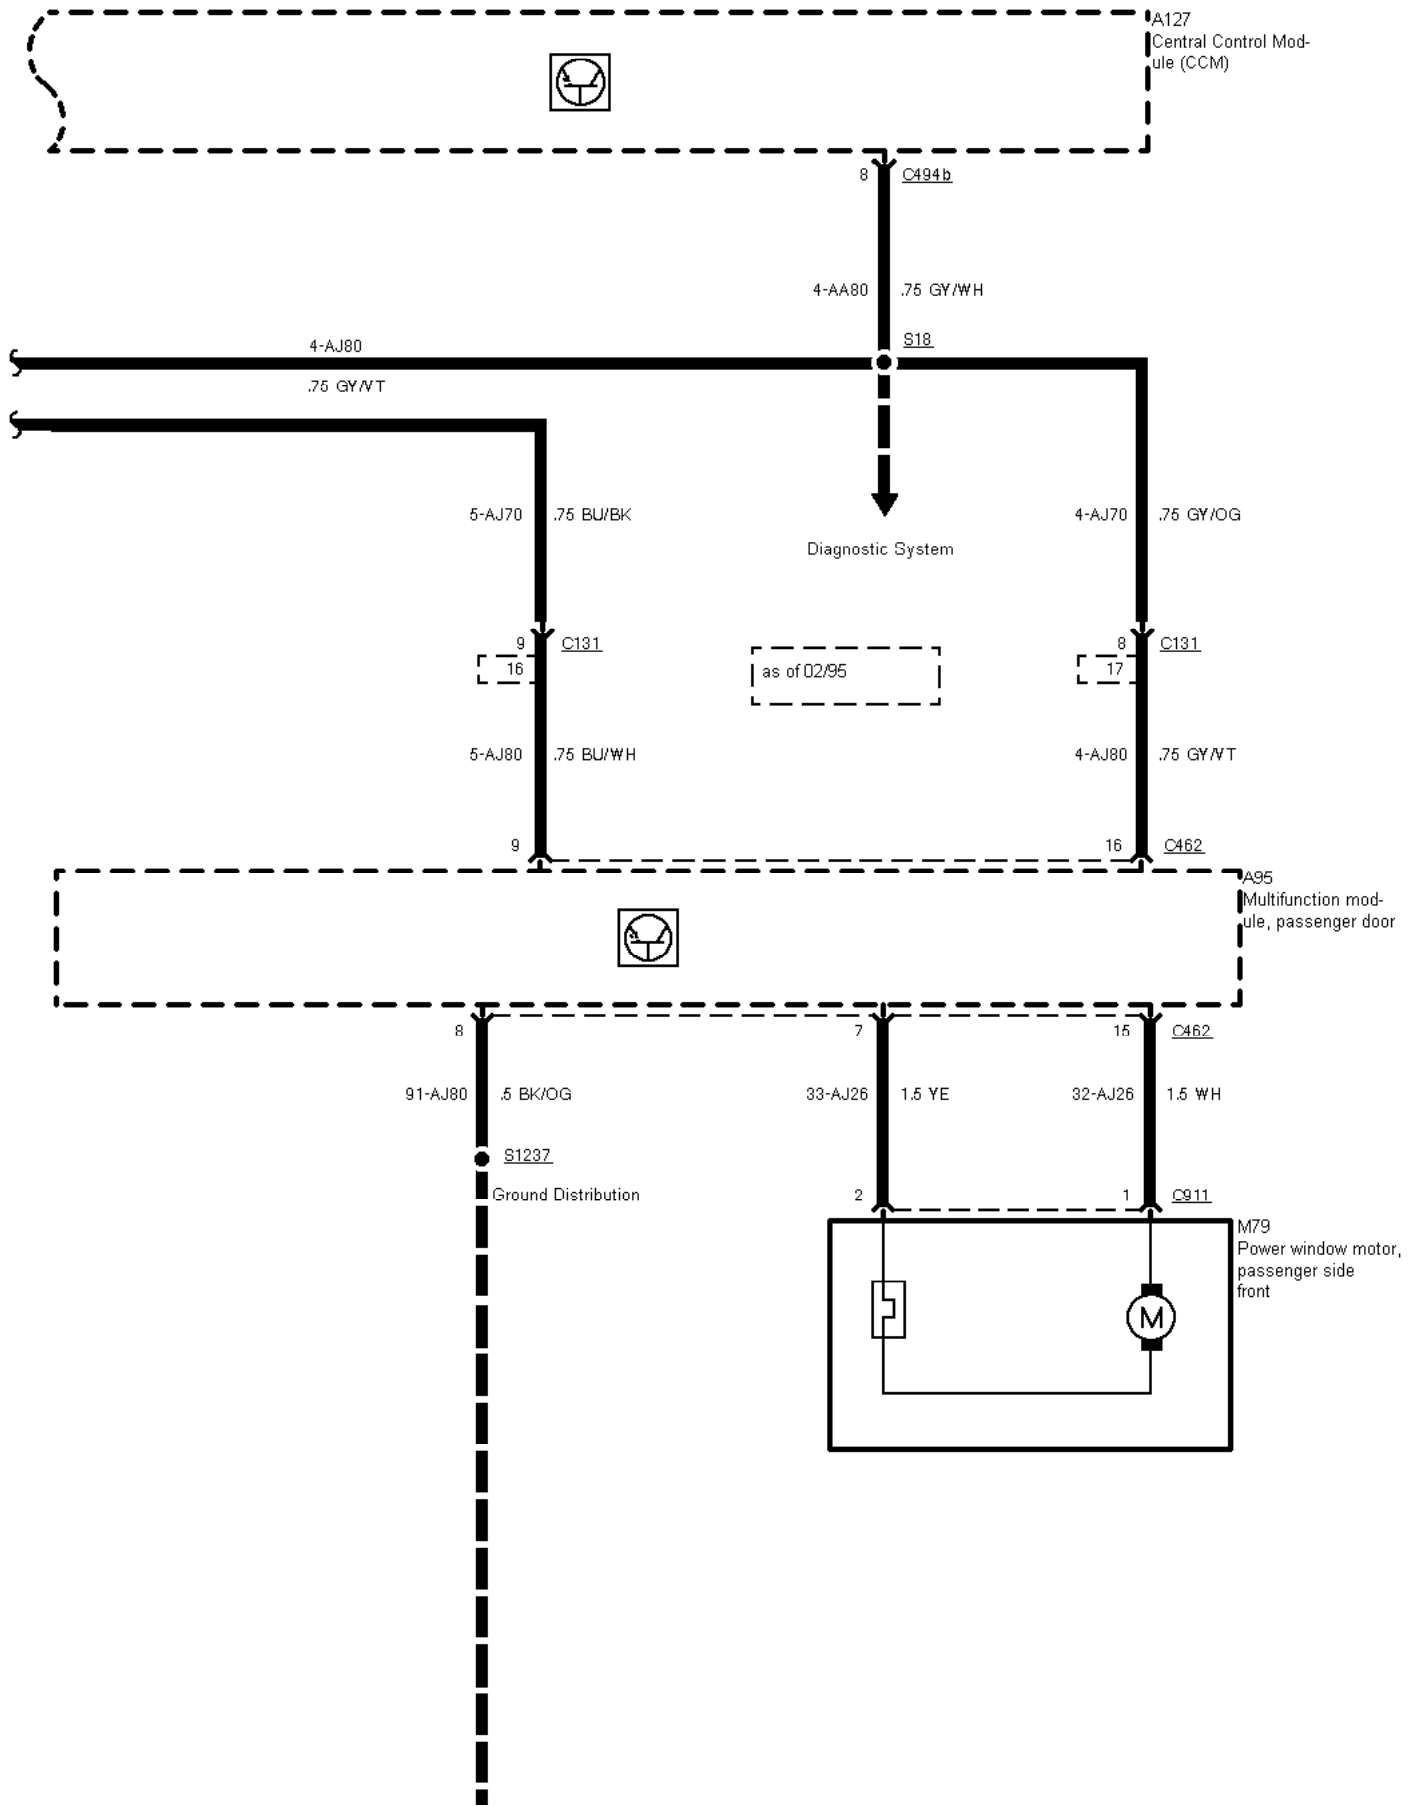

43-04-002 , Power Global Closing

C620
Fuse Details

6 C494b

43-04-003 , Power Global Closing , As of 02/95

43-04-004 , Power Global Closing , As of 02/95

43-04-005 , Power Global Closing , As of 02/95

as of 09/96

43-04-006 , Power Global Closing , As of 02/95

43-04-007 , Power Global Closing , As of 02/95

!

G1