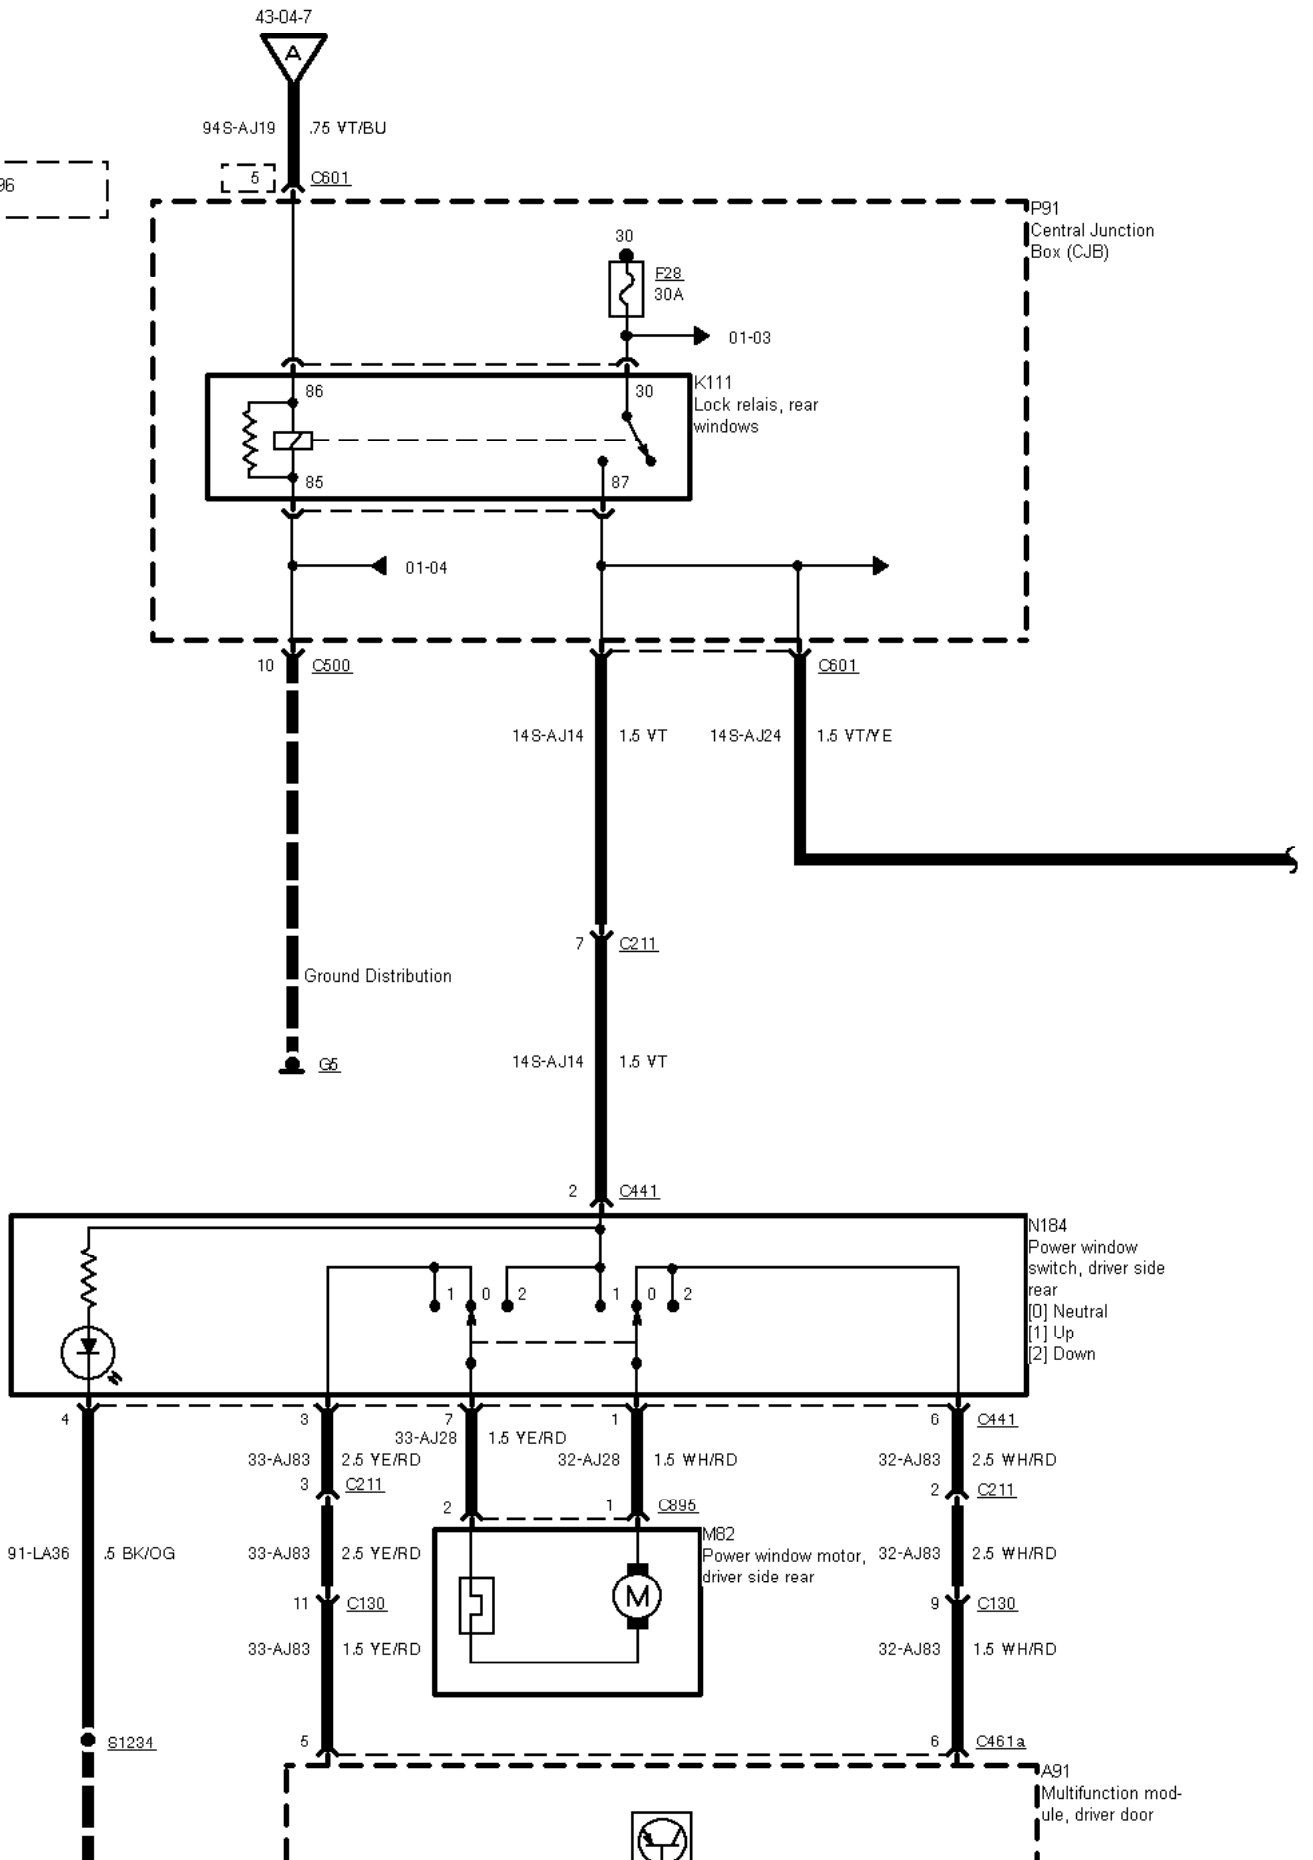

43-04-002 , Power Global Closing

C620
Fuse Details

6 C494b

43-04-003 , Power Global Closing , As of 02/95

43-04-004 , Power Global Closing , As of 02/95

43-04-005 , Power Global Closing , As of 02/95

as of 09/96

43-04-006 , Power Global Closing , As of 02/95

43-04-007 , Power Global Closing , As of 02/95

!

G1