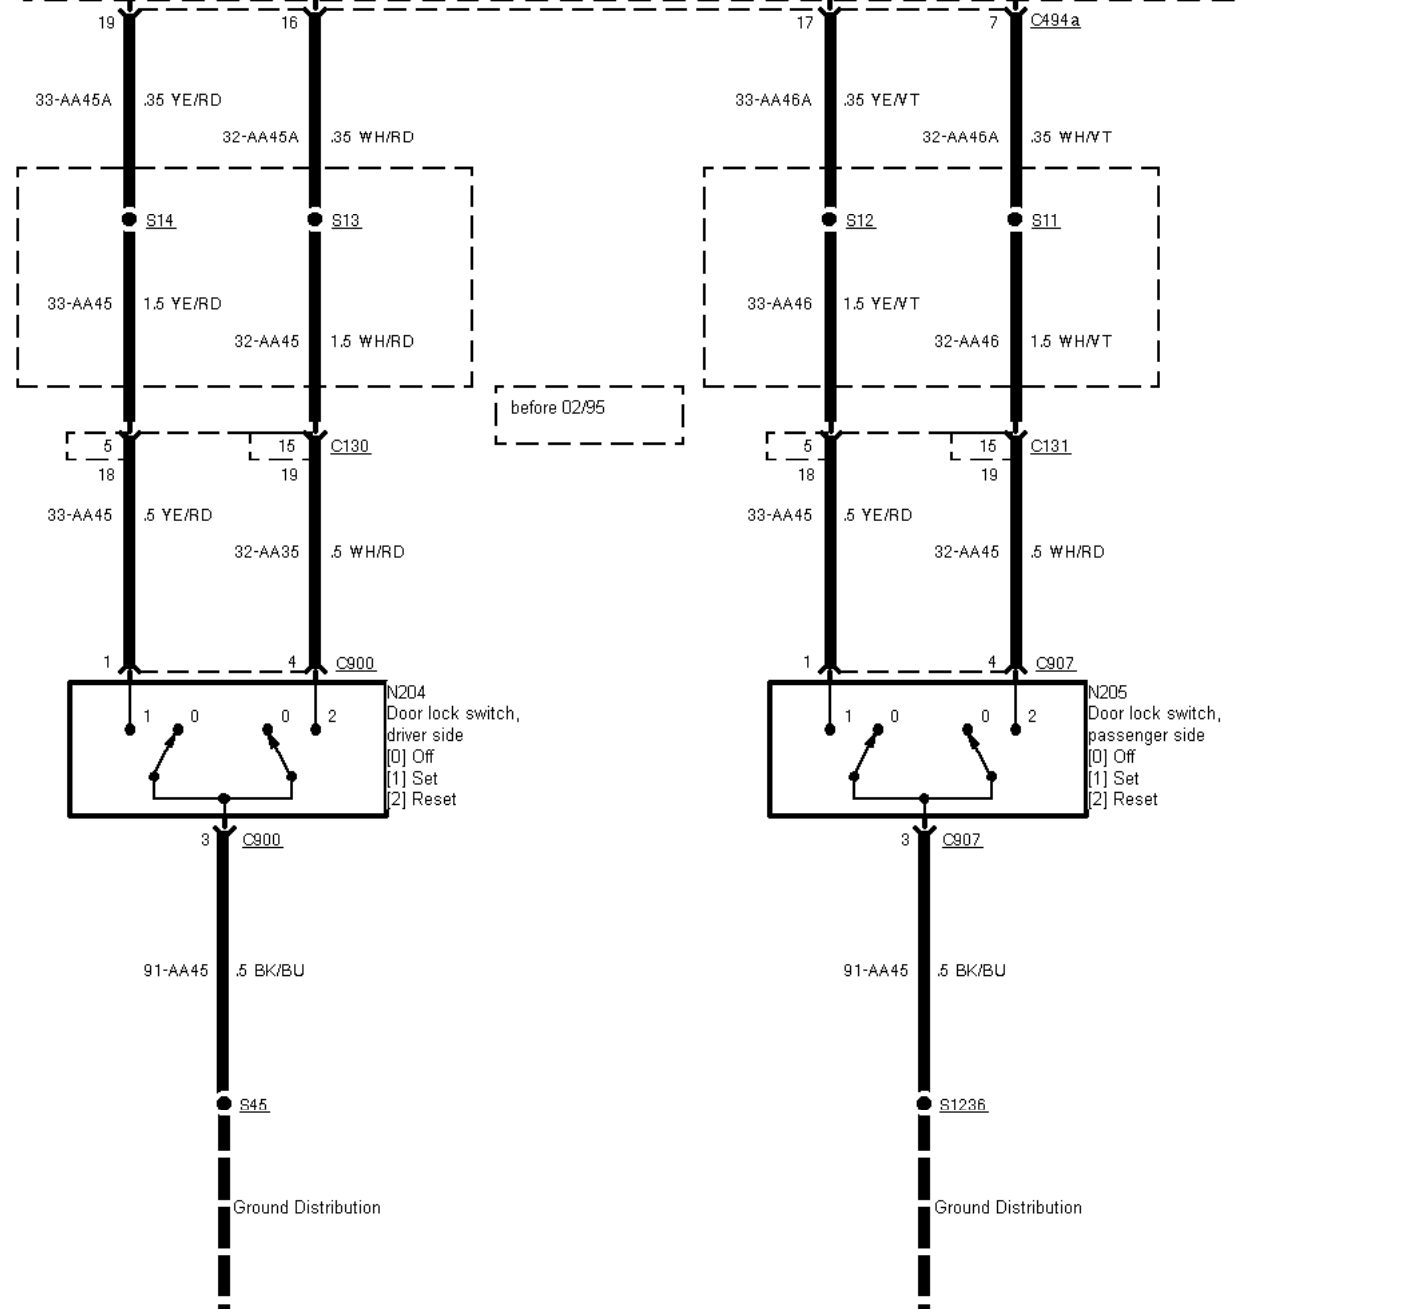

43-04-002 , Power Global Closing

C620
Fuse Details

6 C494b

43-04-003 , Power Global Closing , As of 02/95

43-04-004 , Power Global Closing , As of 02/95

43-04-005 , Power Global Closing , As of 02/95

as of 09/96

43-04-006 , Power Global Closing , As of 02/95

43-04-007 , Power Global Closing , As of 02/95

!

G1