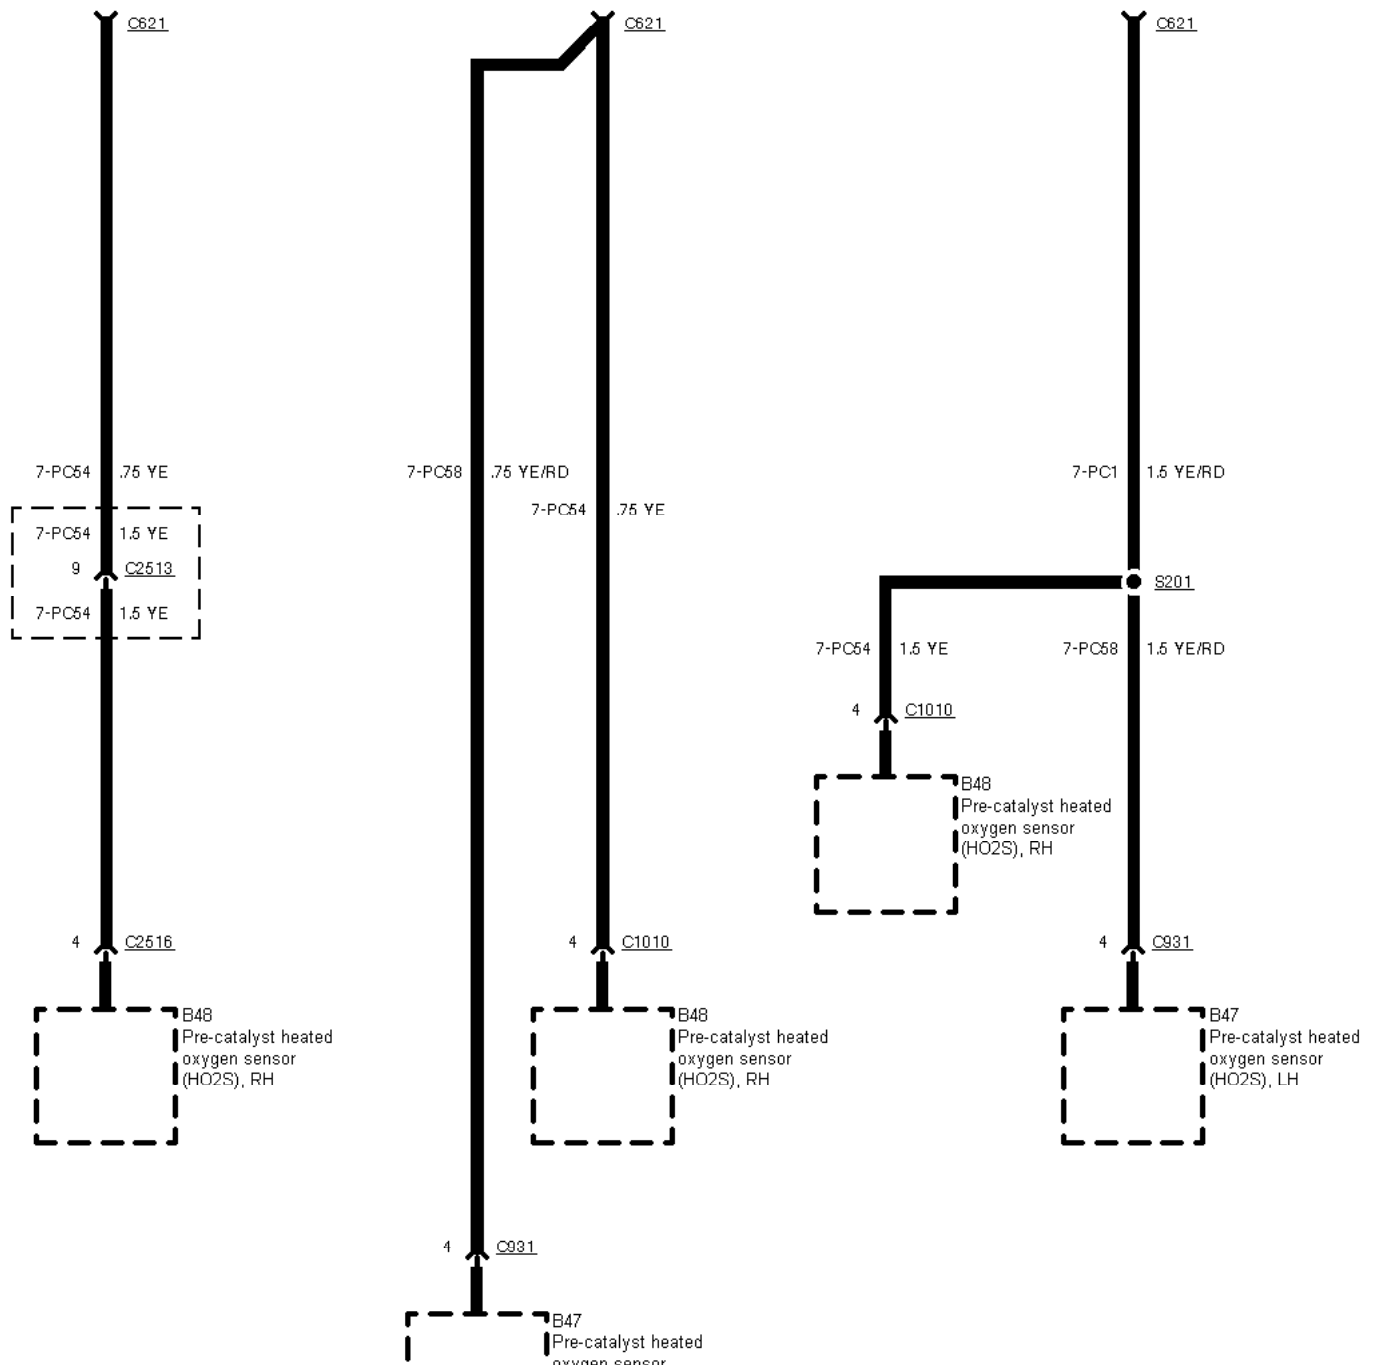

2,9 I V6 12V

before 02/95
2,9 I V6 24V

as of 02/95
2,9 I V6 24V