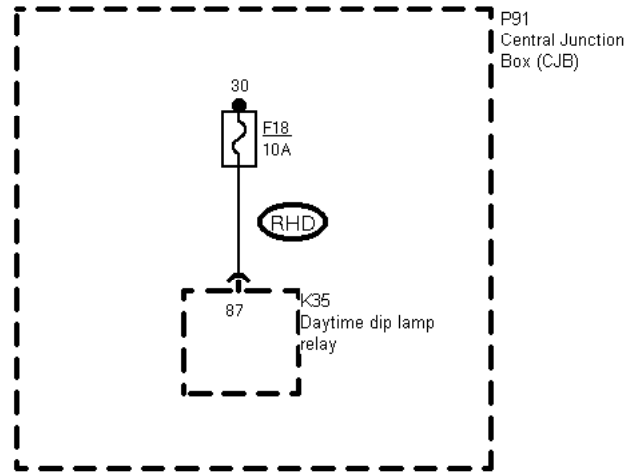

Fuse 18 before 04/97

RHD