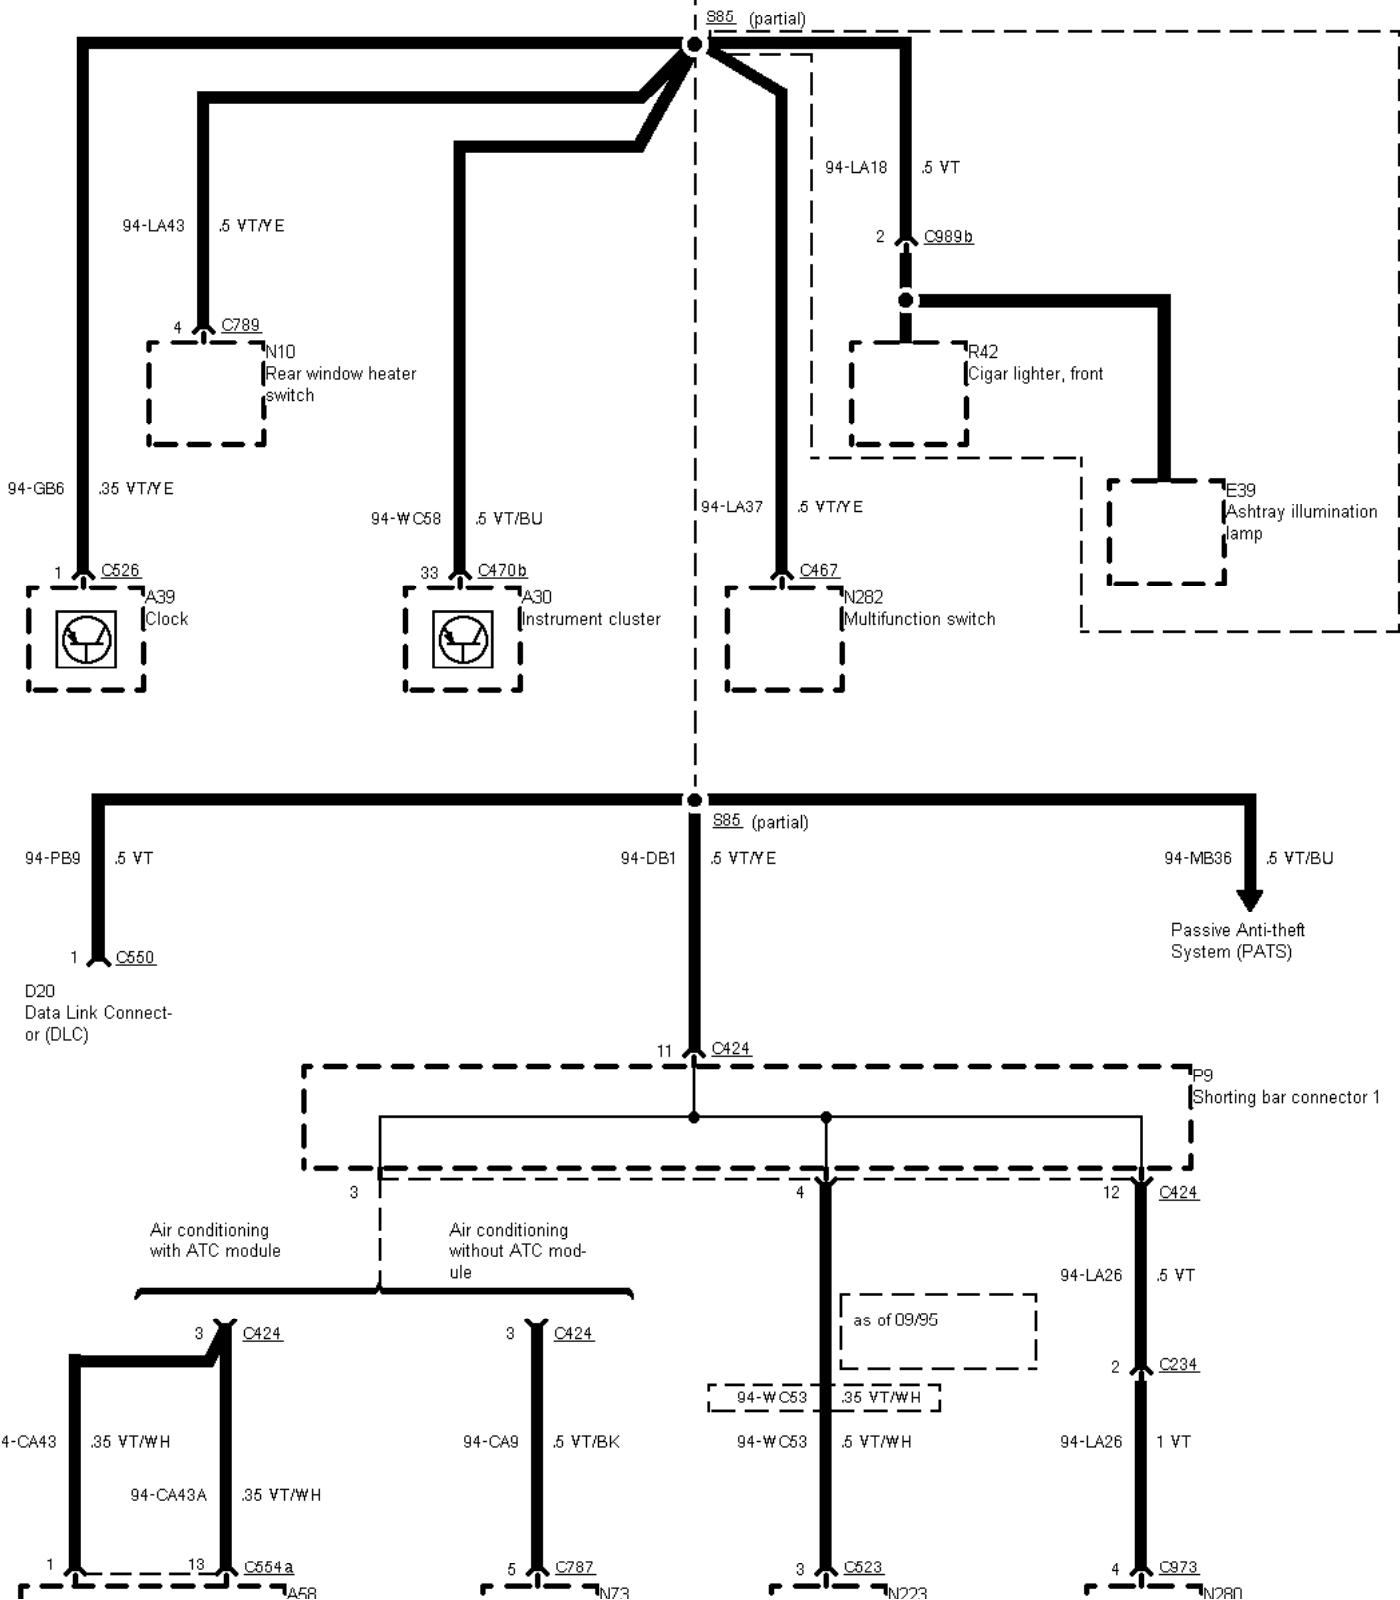

Left front seat heater switch

Right front seat heater switch

---

**01-03-022 , Fuse Details , Fuse 16**

---

01-03-20

before 02/95

Semi-automatic temperature control (SATC) module