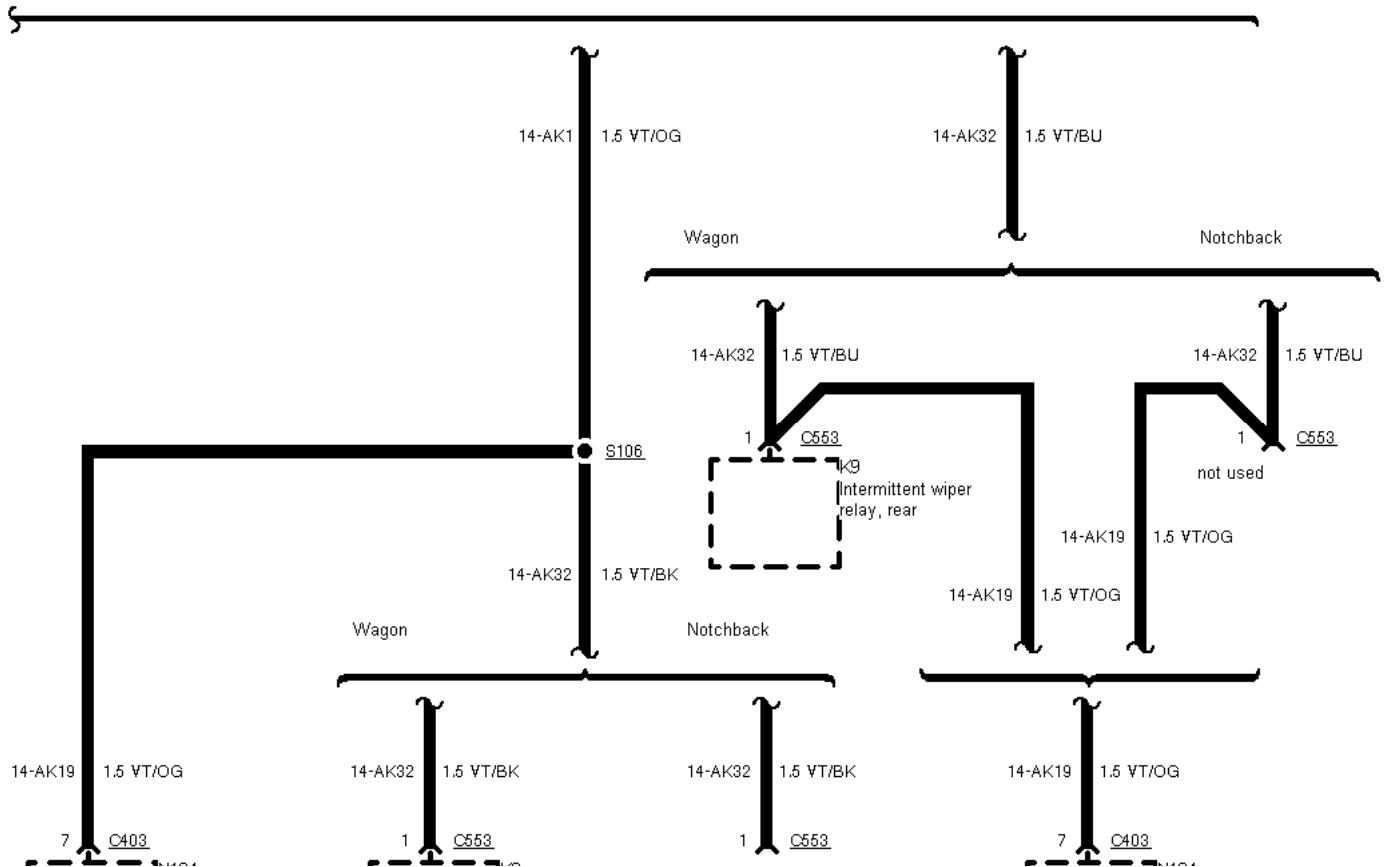

---

N97  
Front seat adjust  
switch

N242  
Power seat switch,  
driver

---

01-03-011 , Fuse Details , Fuse 7

---

---

01-03-012 , Fuse Details , Fuse 7

---

all others before 02/95

all others as of 02/95, as of 03/96

not used

---

01-03-013 , Fuse Details , Fuse 8

---

(SATC) module