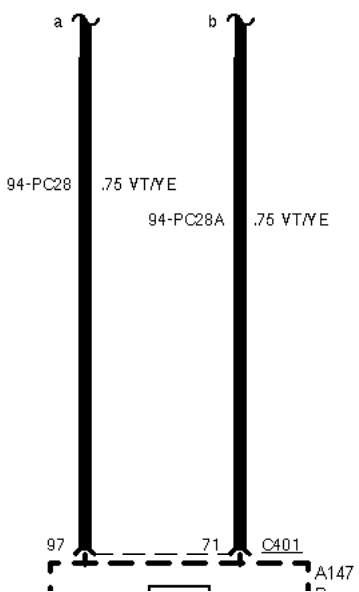

---

14-PA8 1.5 VT      14-PC66 .75 VT/BK

2.3 I DOHC automatic transmission

2.3 I DOHC manual transmission

---

**01-03-044 , Fuse Details , Fuse 37, 2,3 | DOHC**

---

---