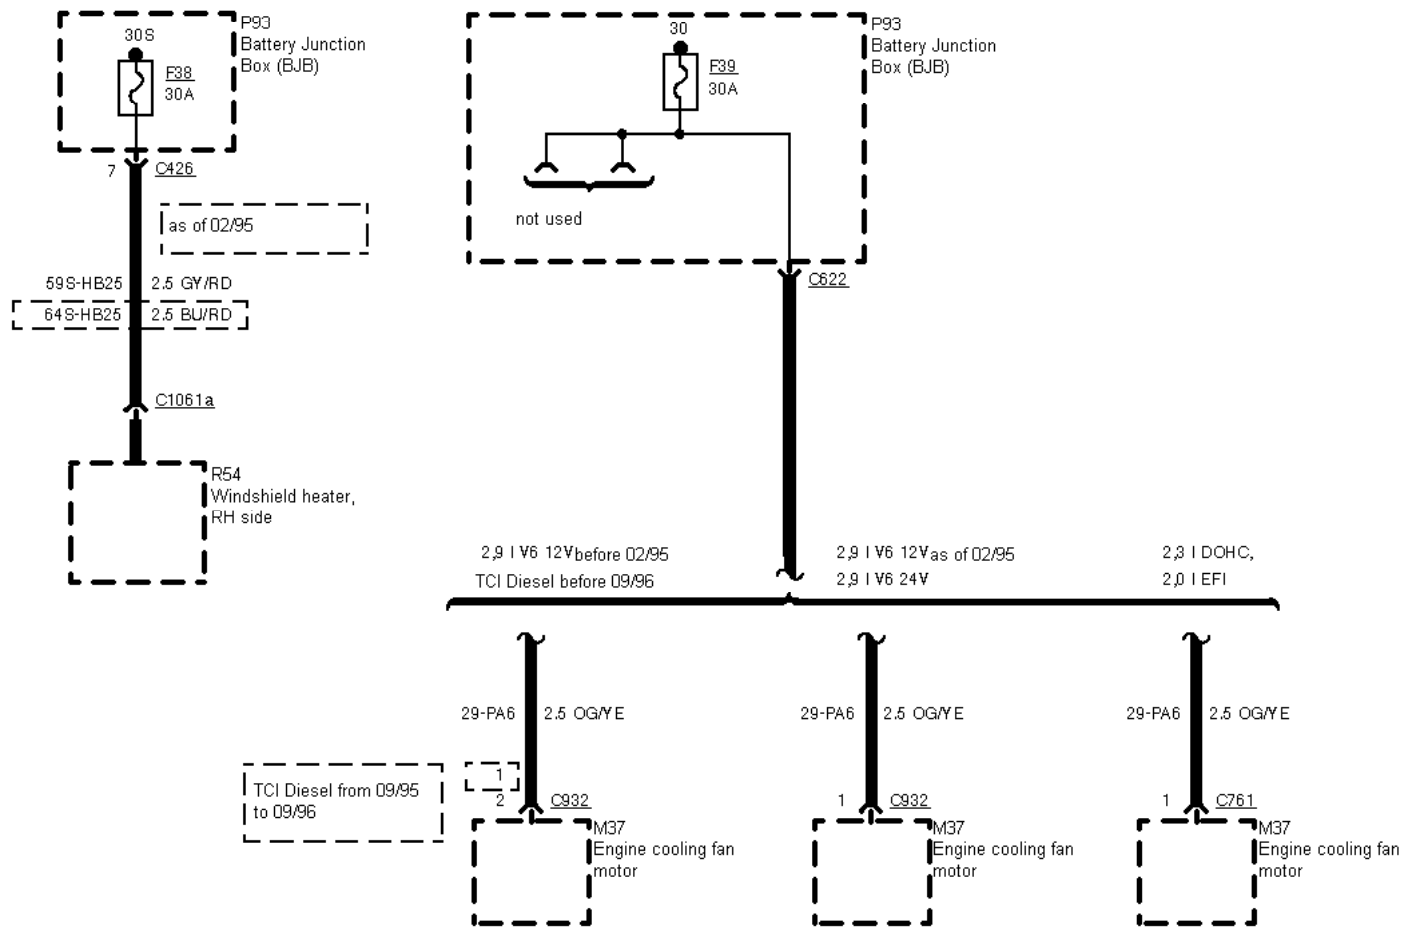

---

---

01-03-051 , Fuse Details

---

Fuse 38, Fuse 39 except TCI Diesel automatic transmission as of 11/97

Fuse 39 TCI Diesel automatic transmission as of 11/97

---

01-03-052 , Fuse Details , Fuse 40, 2,9 l V6