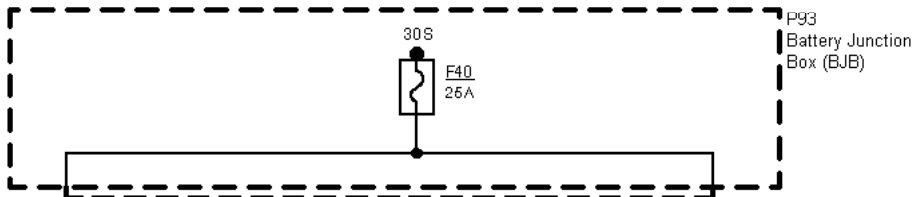

2,9 I V6 12V

before 02/95
2,9 I V6 24V

as of 02/95
2,9 I V6 24V