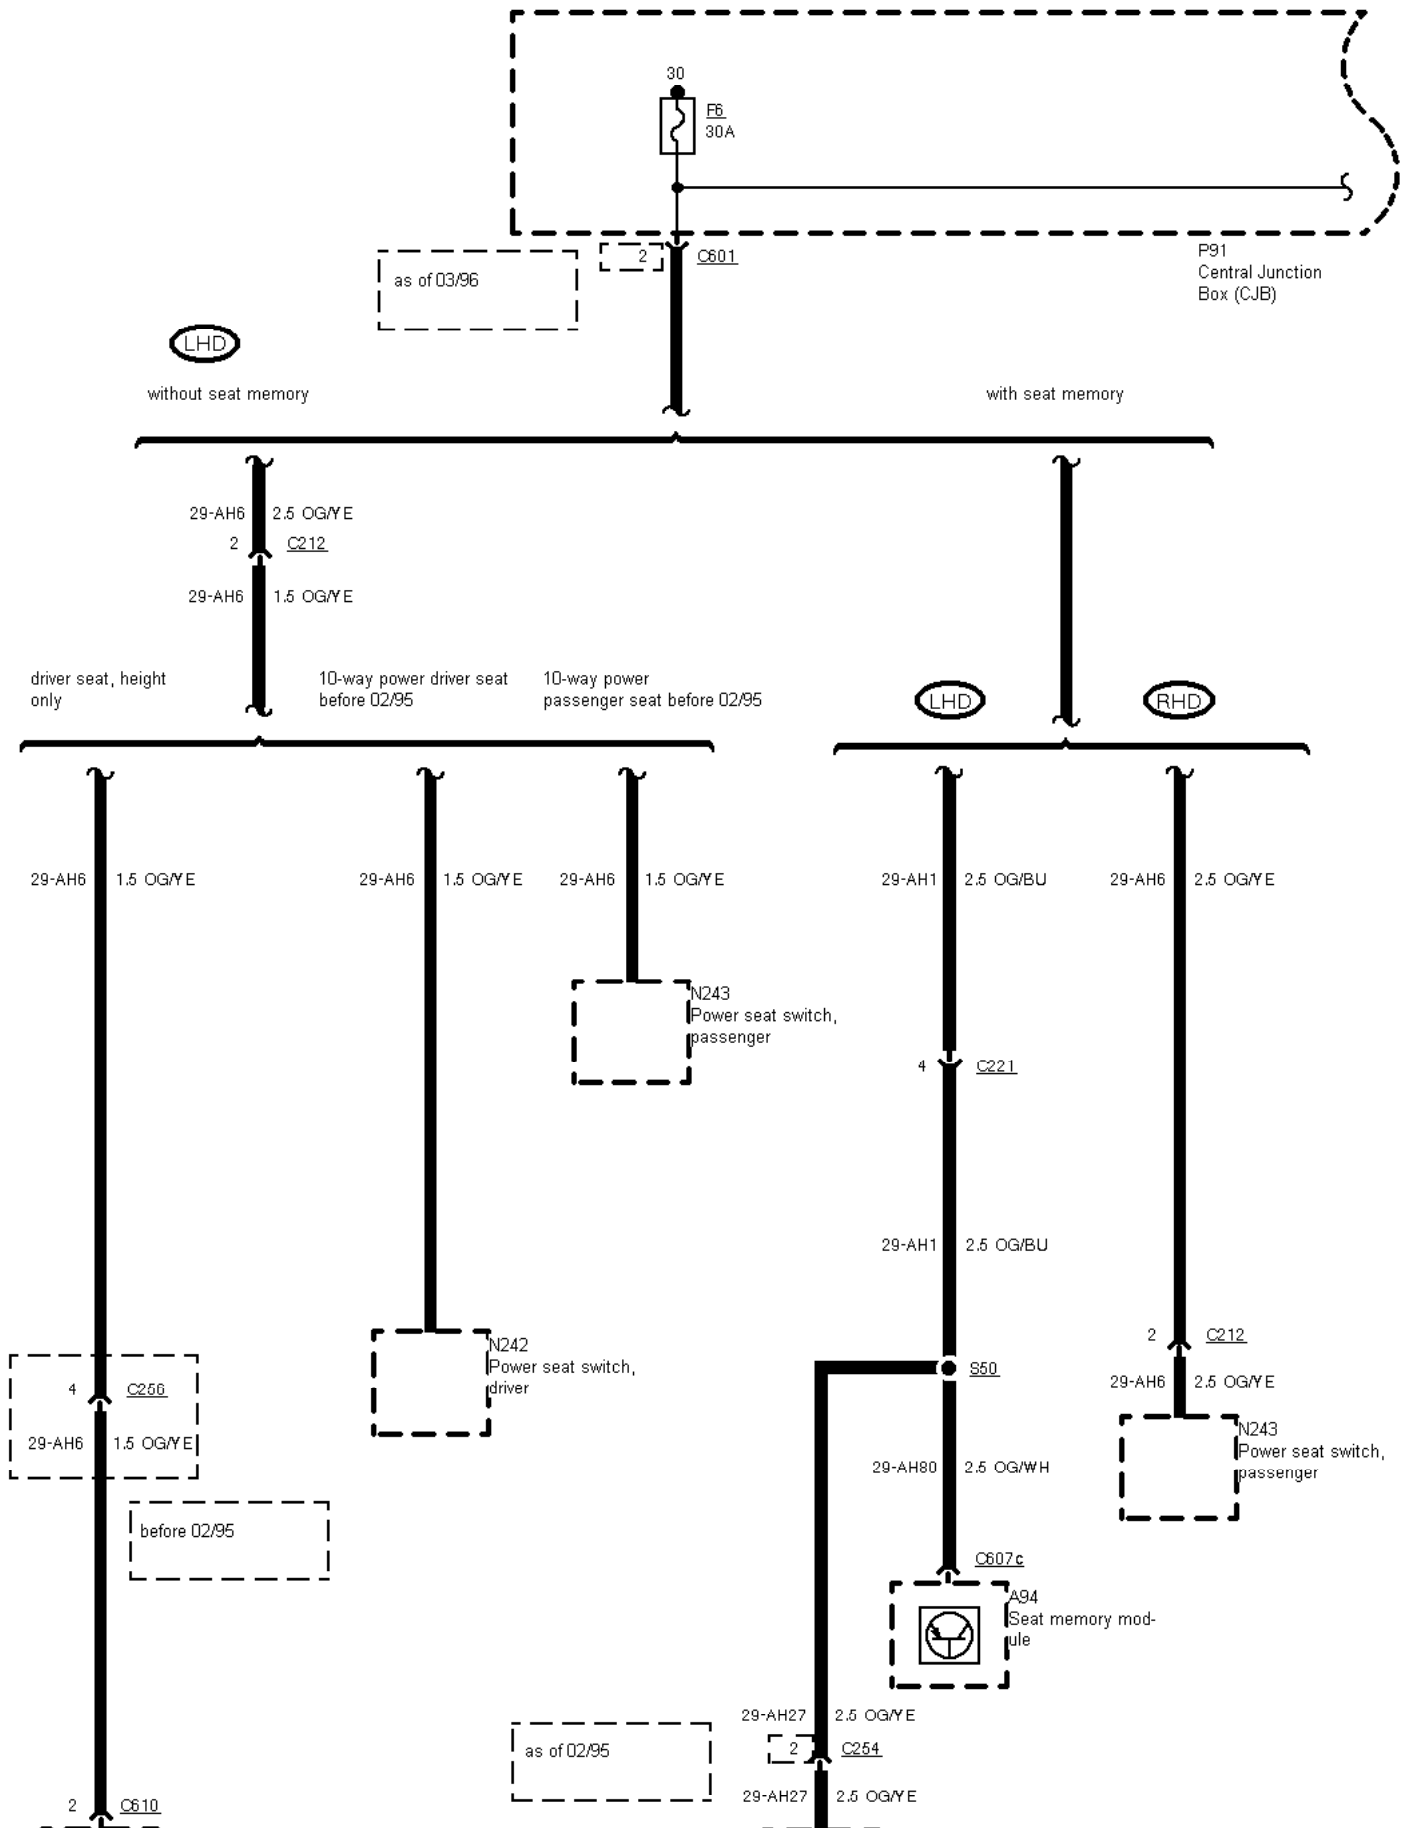

---

---

01-03-009 , Fuse Details , Fuse 6

---

N97  
Front seat adjust  
switch

N242  
Power seat switch,  
driver

---

01-03-010 , Fuse Details , Fuse 6