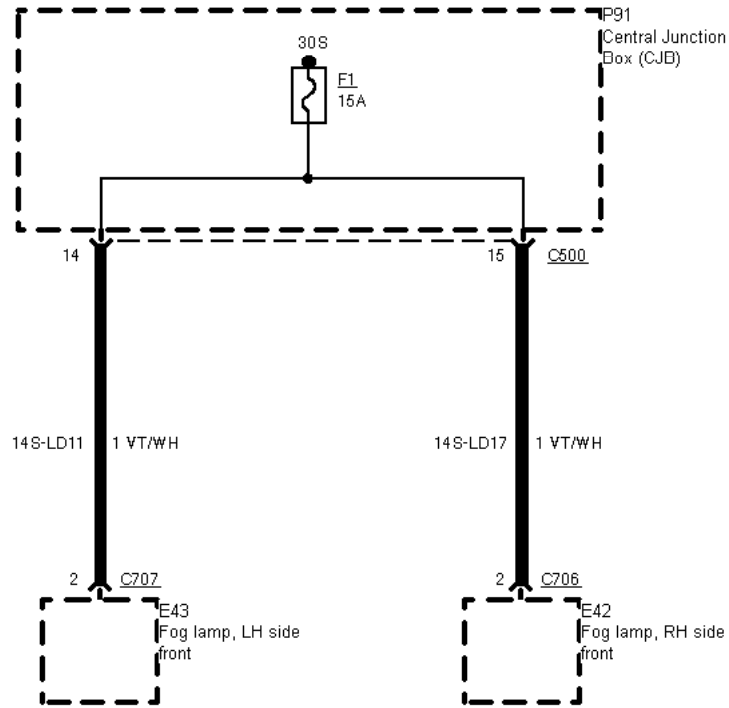

---

TCI Diesel before 09/96

TCI Diesel as of 09/96

---

01-03-005 , Fuse Details

---

Fuse 1

Fuse 2