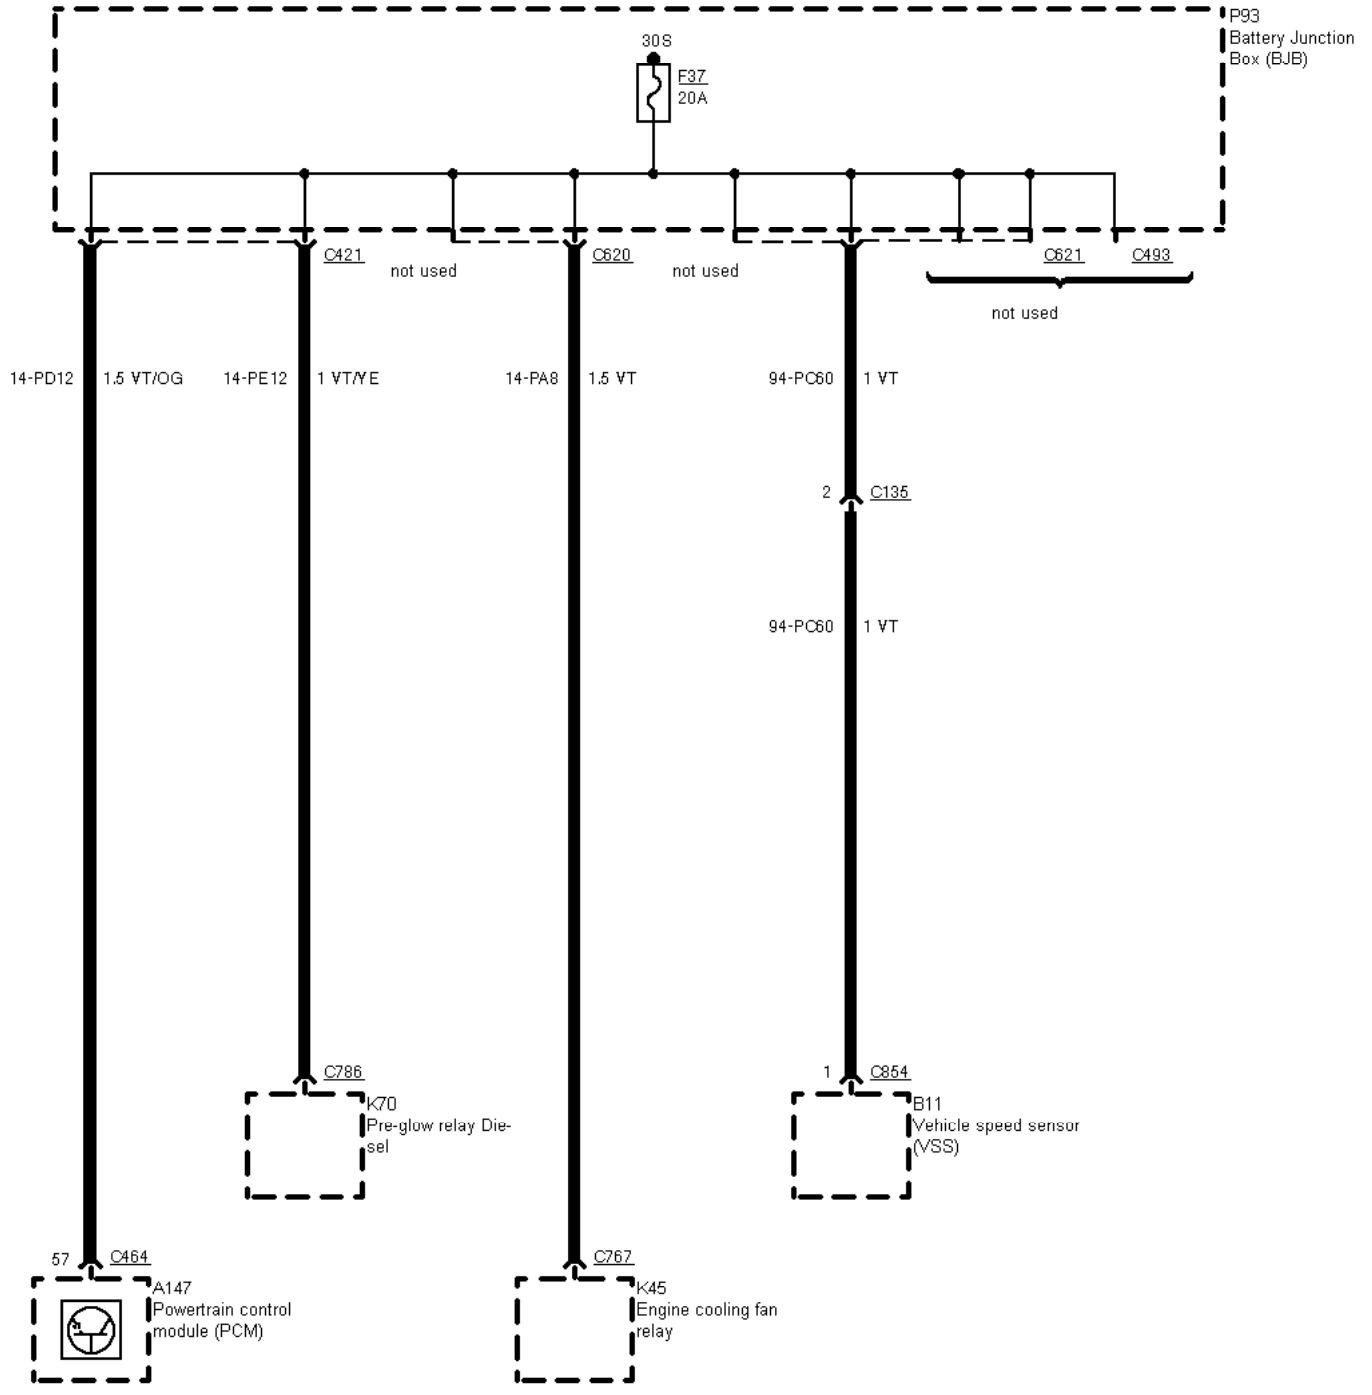

---

01-03-048 , Fuse Details , Fuse 37, 2,9 I V6

---

---

01-03-049 , Fuse Details , Fuse 37, TCI Diesel before 09/96

---

---

01-03-050 , Fuse Details , Fuse 37, TCI Diesel as of 09/96