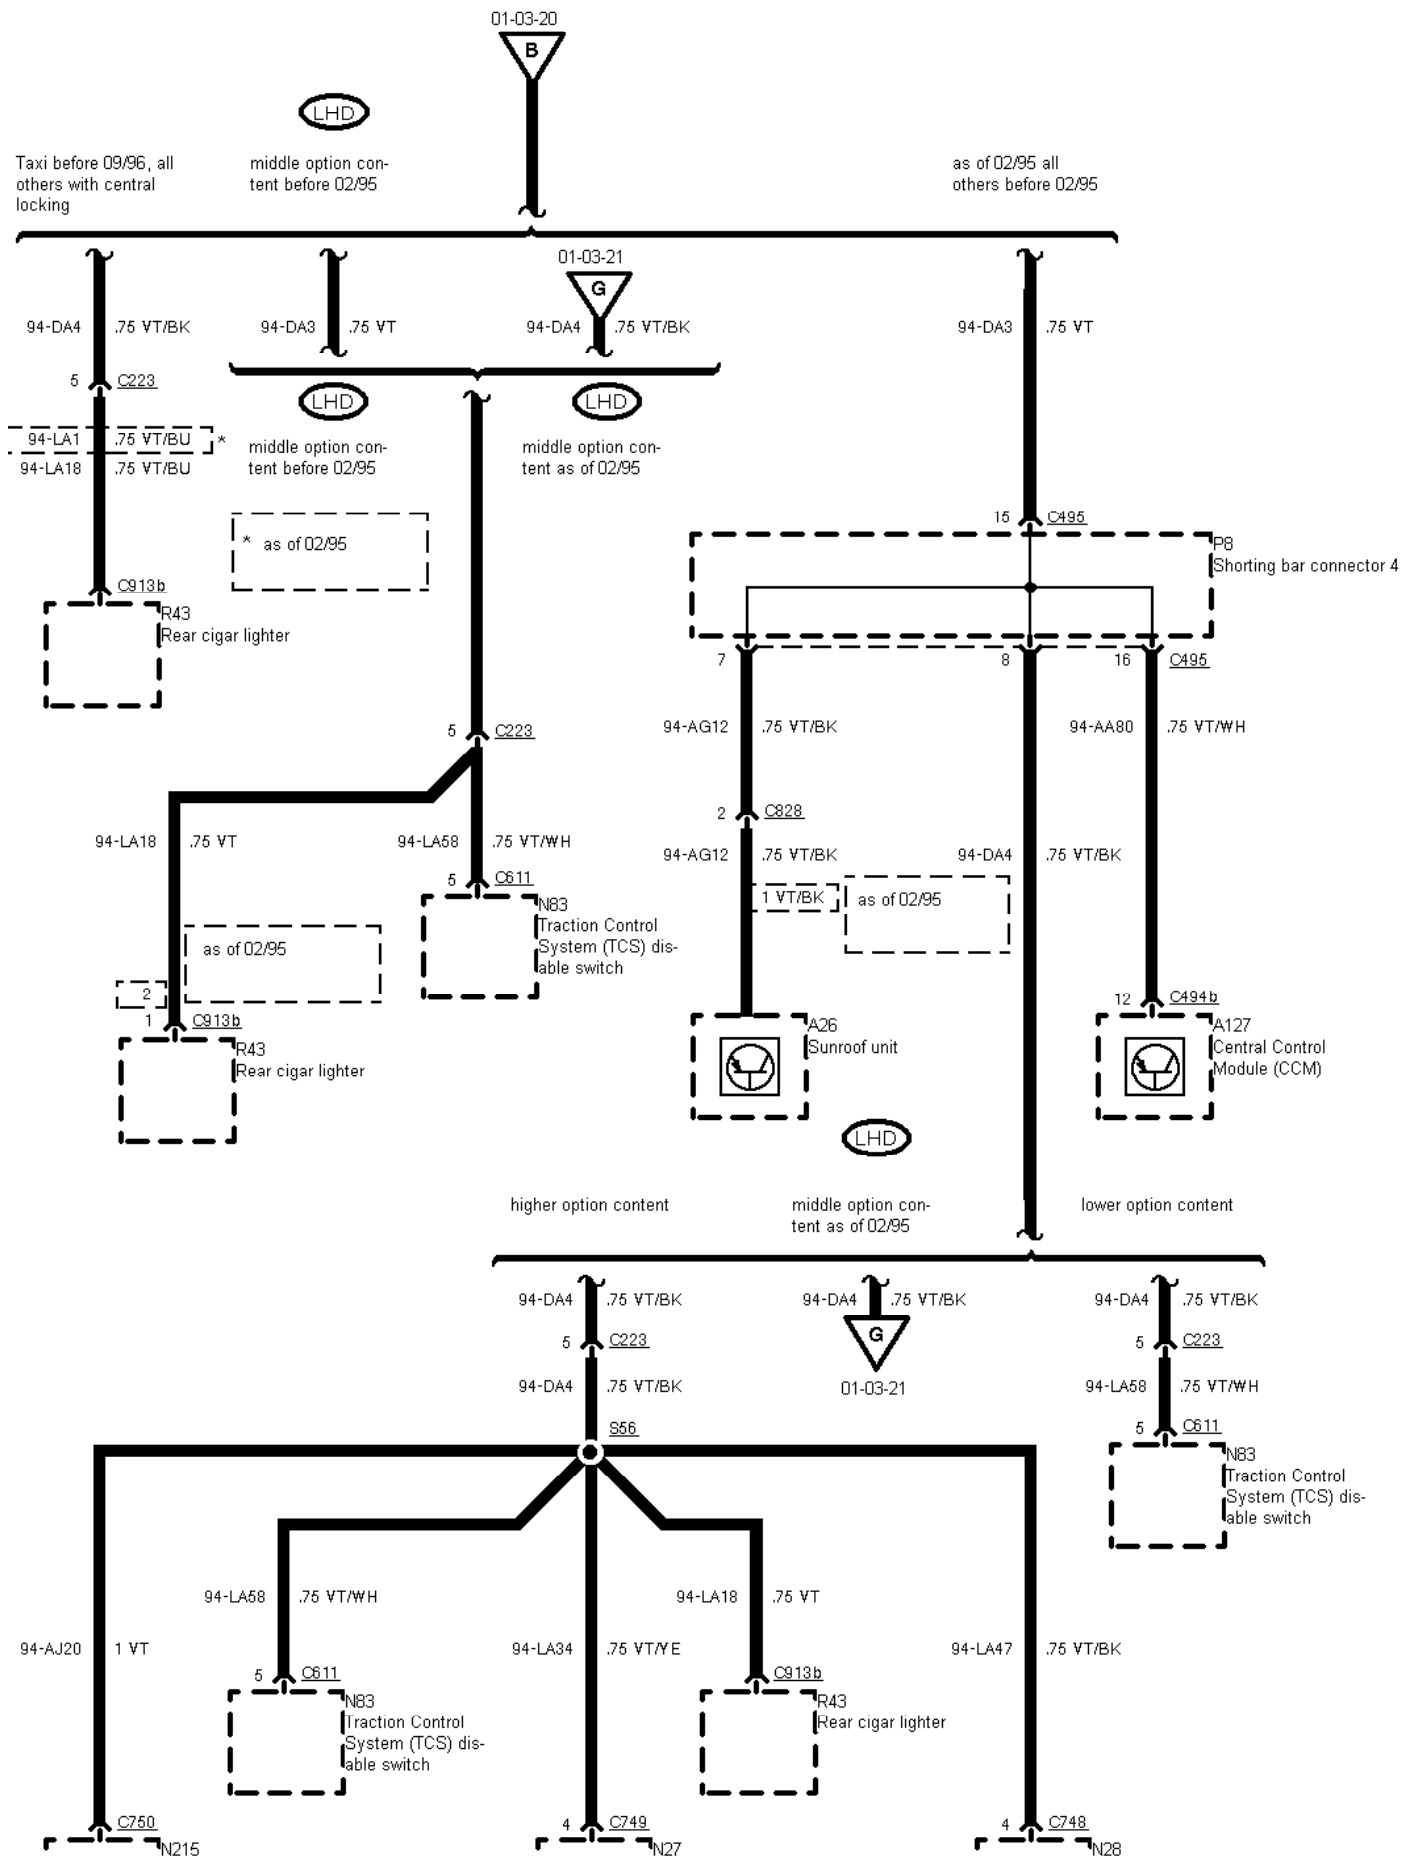

---

Gearshift lever unit

Instrument interface  
module

Instrument interface  
module

---

01-03-021 , Fuse Details , Fuse 16

---

Lock switch, rear windows