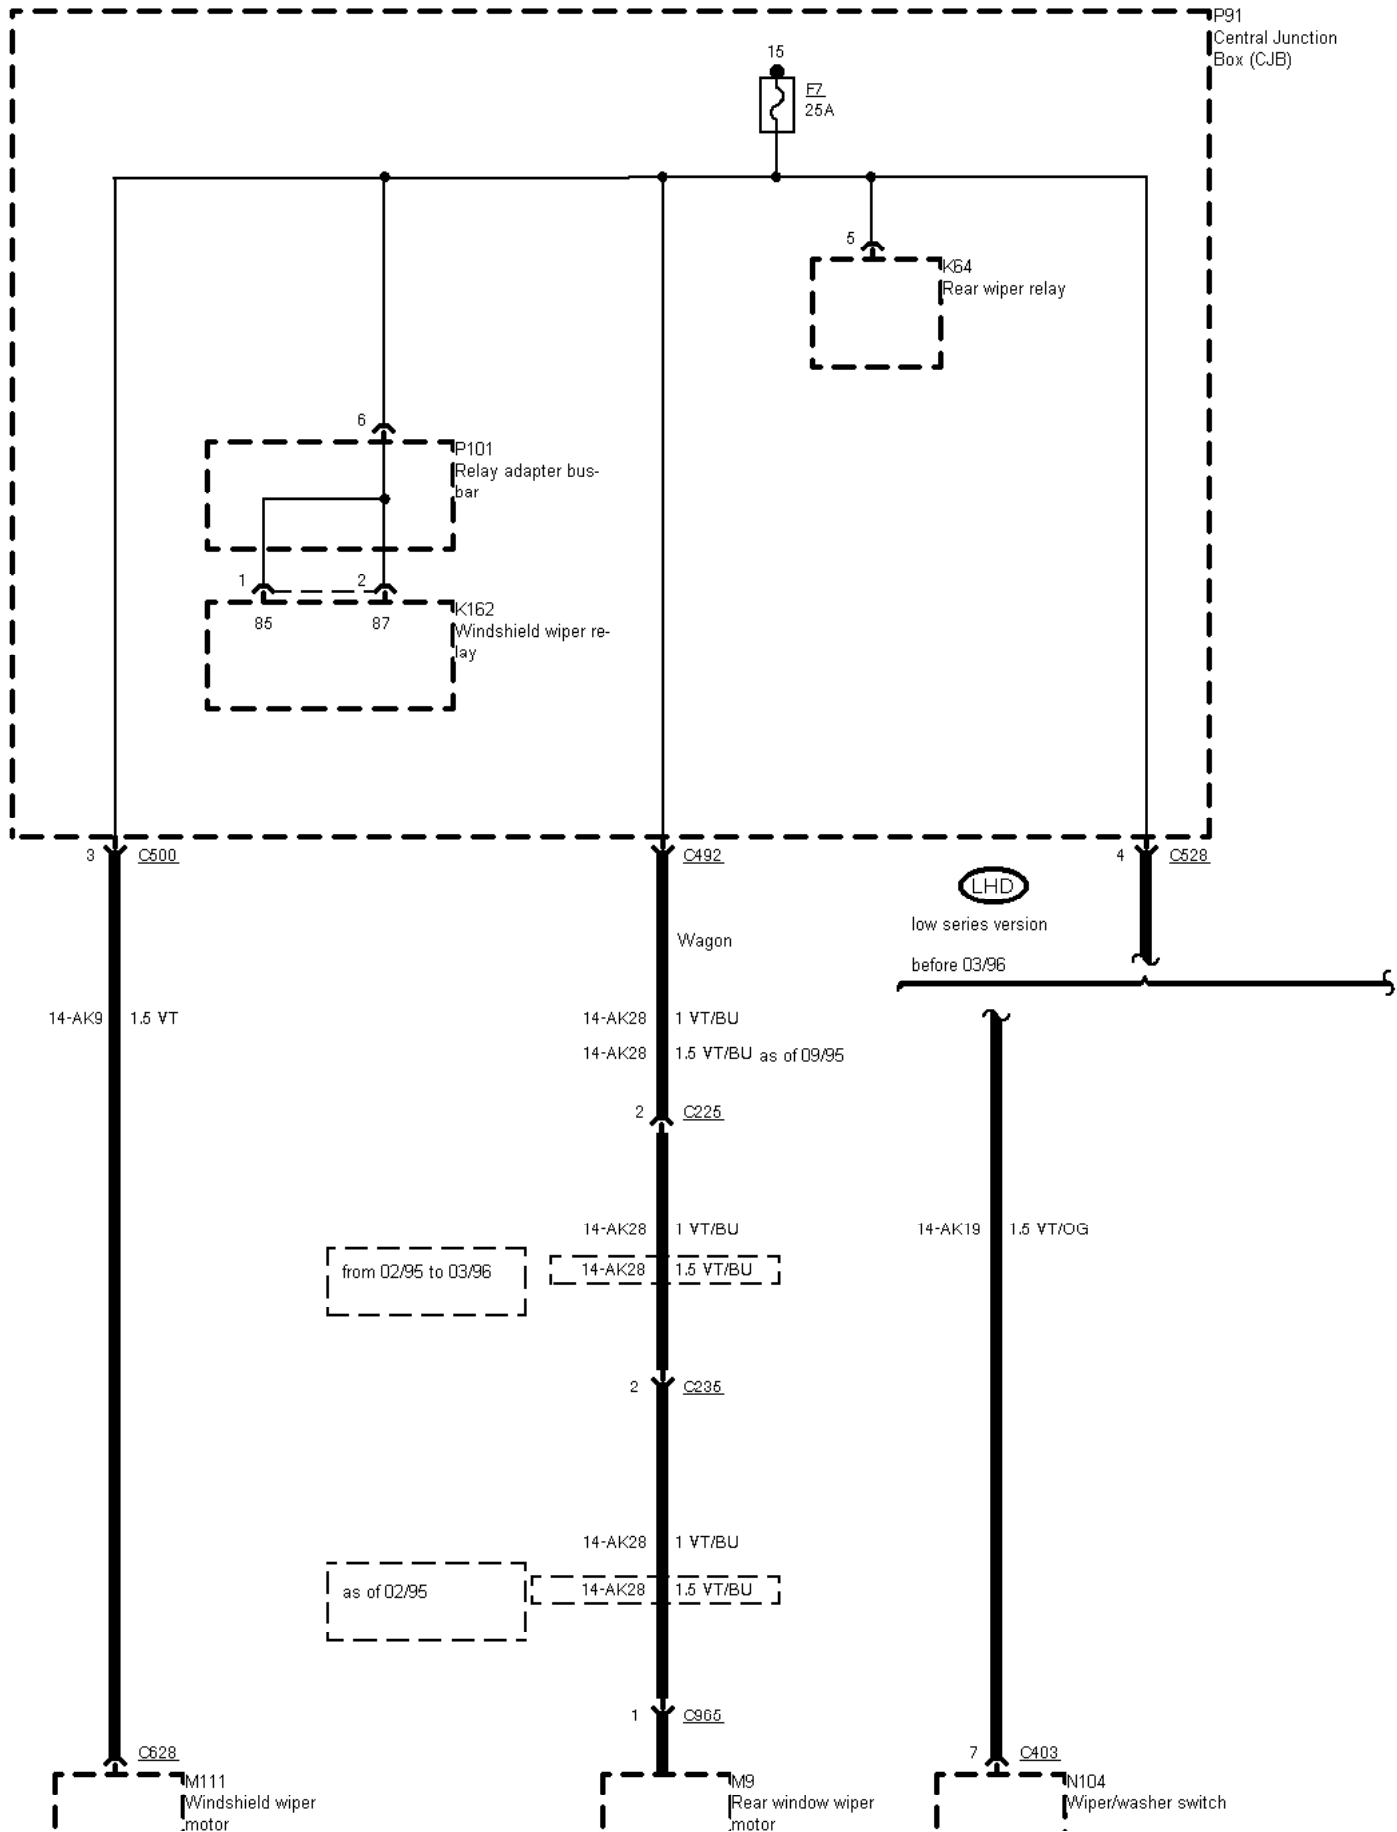

---

N97  
Front seat adjust  
switch

N242  
Power seat switch,  
driver

---

01-03-011 , Fuse Details , Fuse 7

---

---

01-03-012 , Fuse Details , Fuse 7