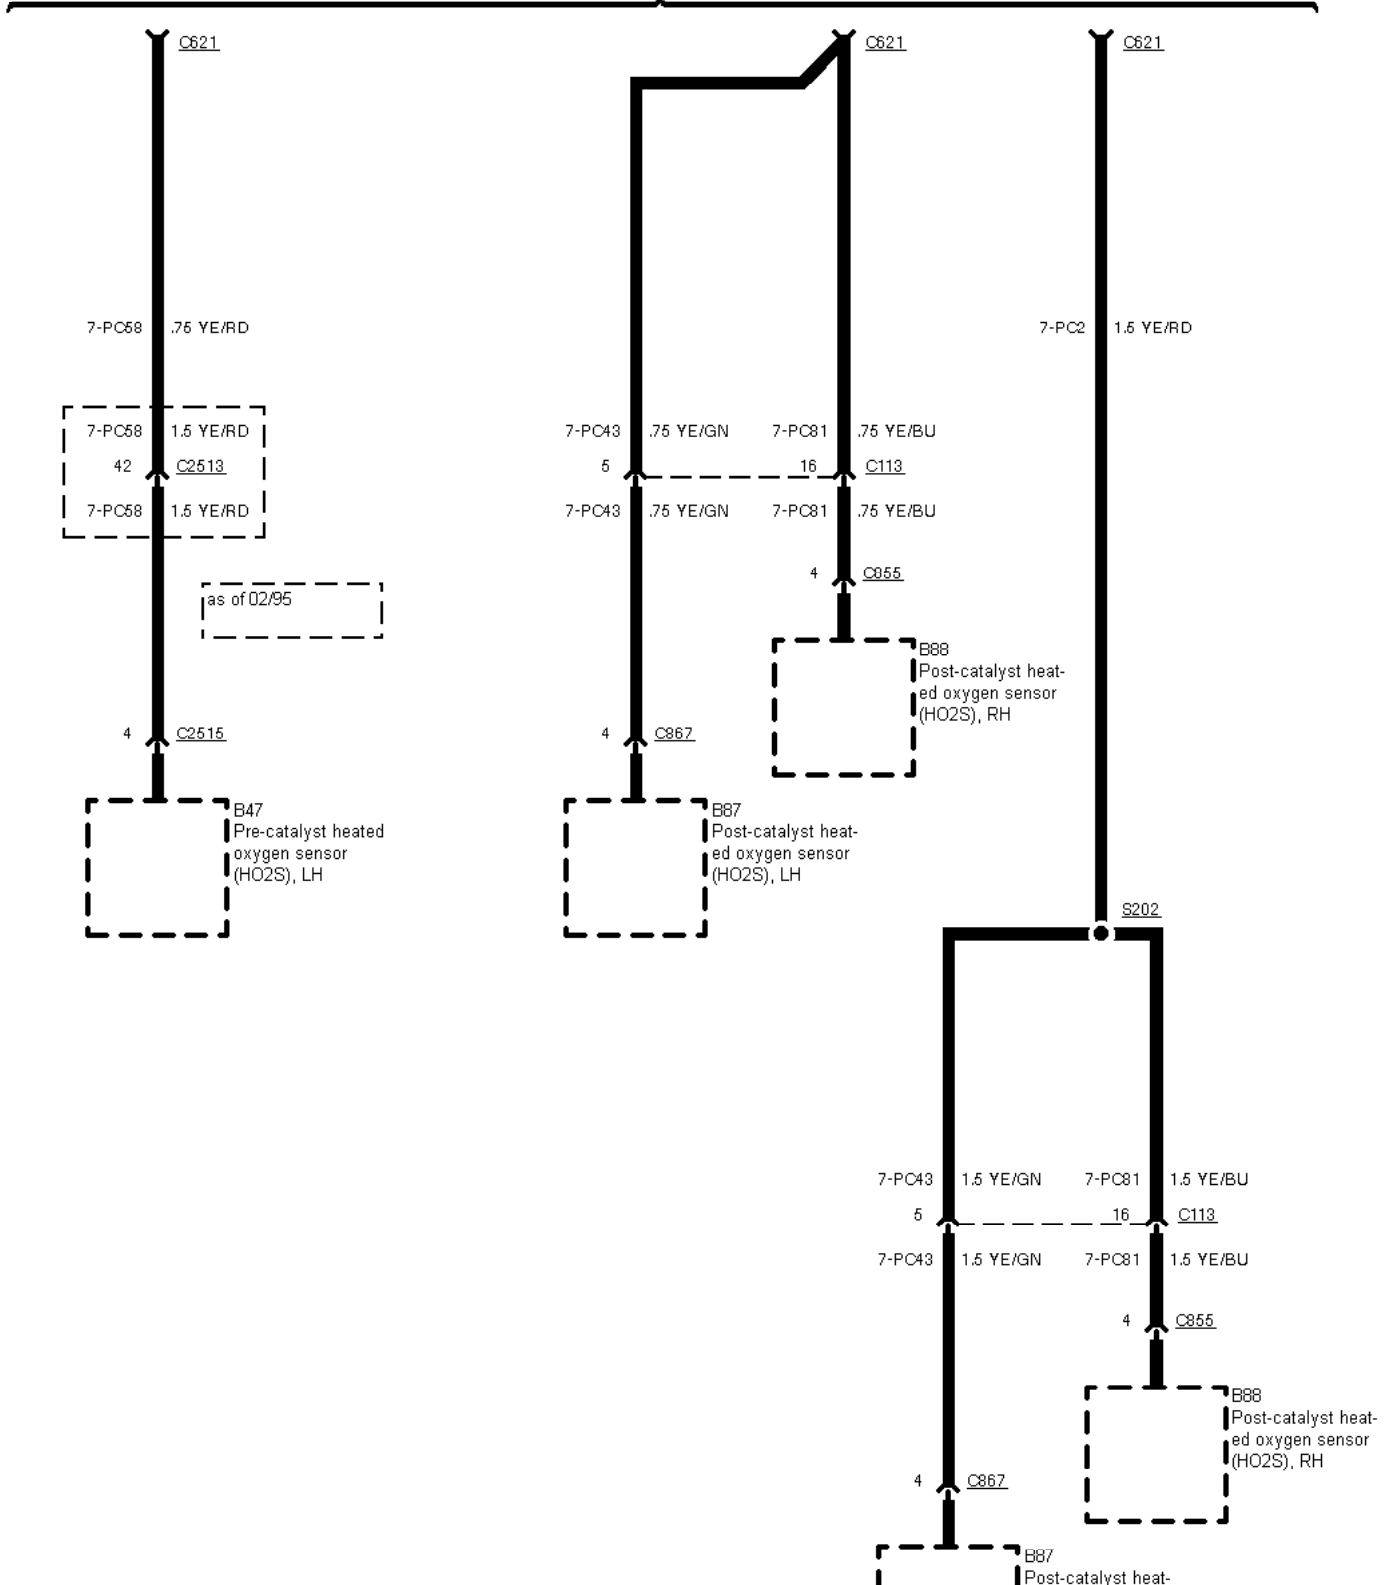

01-03-52

2,9 | V6 12V

before 02/95
2,9 | V6 24V

as of 02/95
2,9 | V6 24V