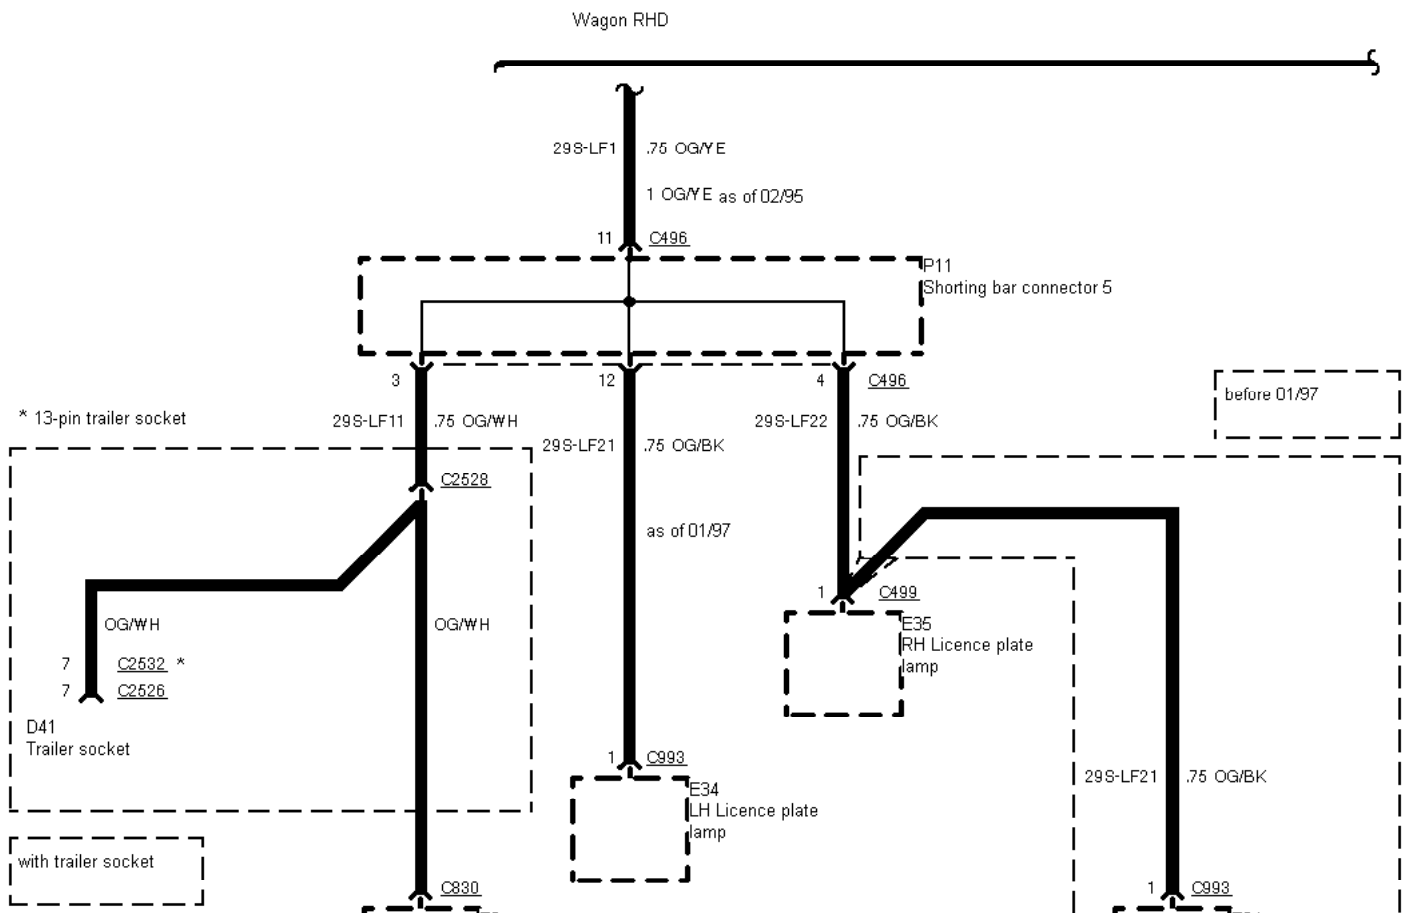

---

TCI Diesel before 09/96

TCI Diesel as of 09/96

---

01-03-005 , Fuse Details

---

Fuse 1

Fuse 2