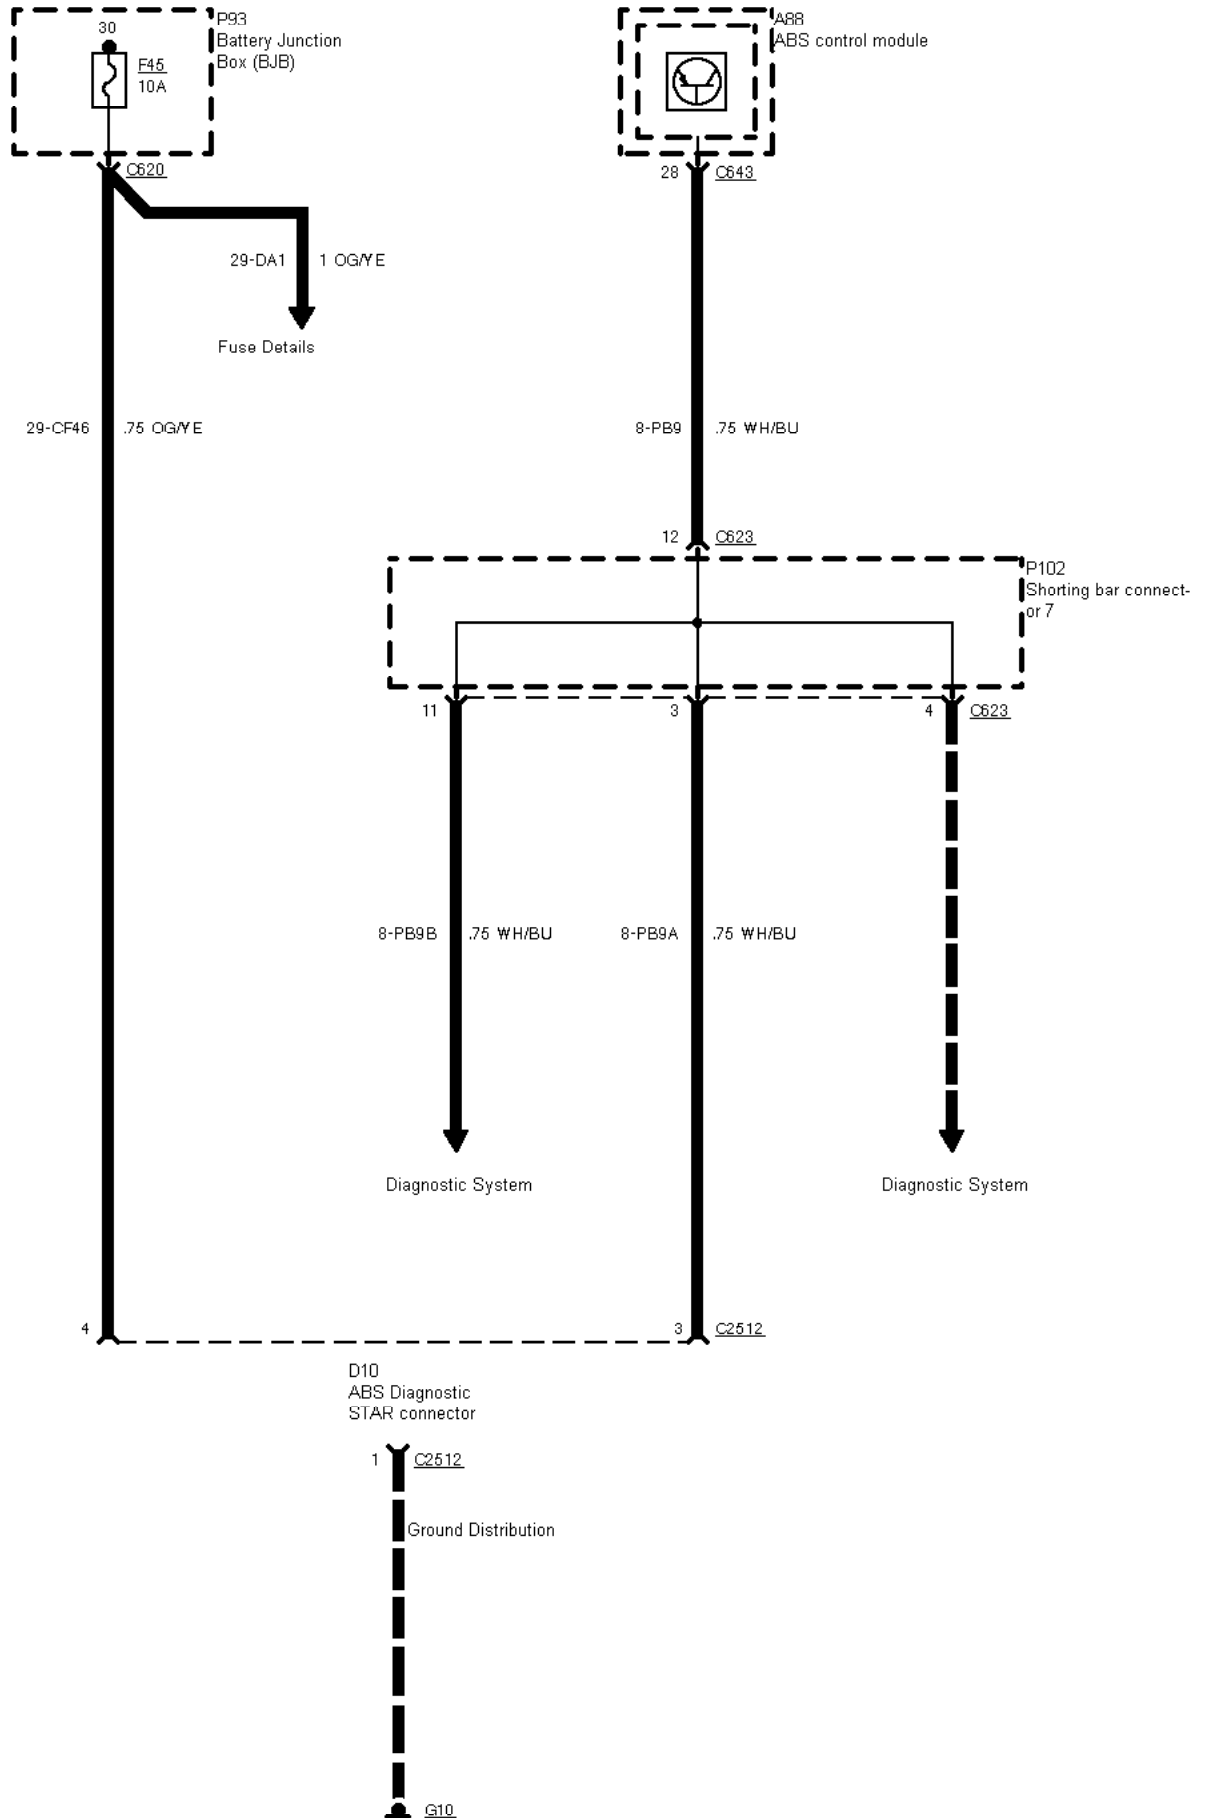

12-01-001 , Anti-lock Braking System (ABS)

12-01-002 , Anti-lock Braking System (ABS)

Fuse Details

Stop Lamps

Fuse Details

14S-DA1 1 VT/YE

low series version
before 03/96

LH side rear

RH side front

12-01-003 , Anti-lock Braking System (ABS) , Diagnostic connectors before 03/96

LHD

12-01-004 , Anti-lock Braking System (ABS) , Diagnostic connectors as of 03/96

12-01-005 , Anti-lock Braking System (ABS) , Diagnostic connectors

RHD

2 Circuit Description
