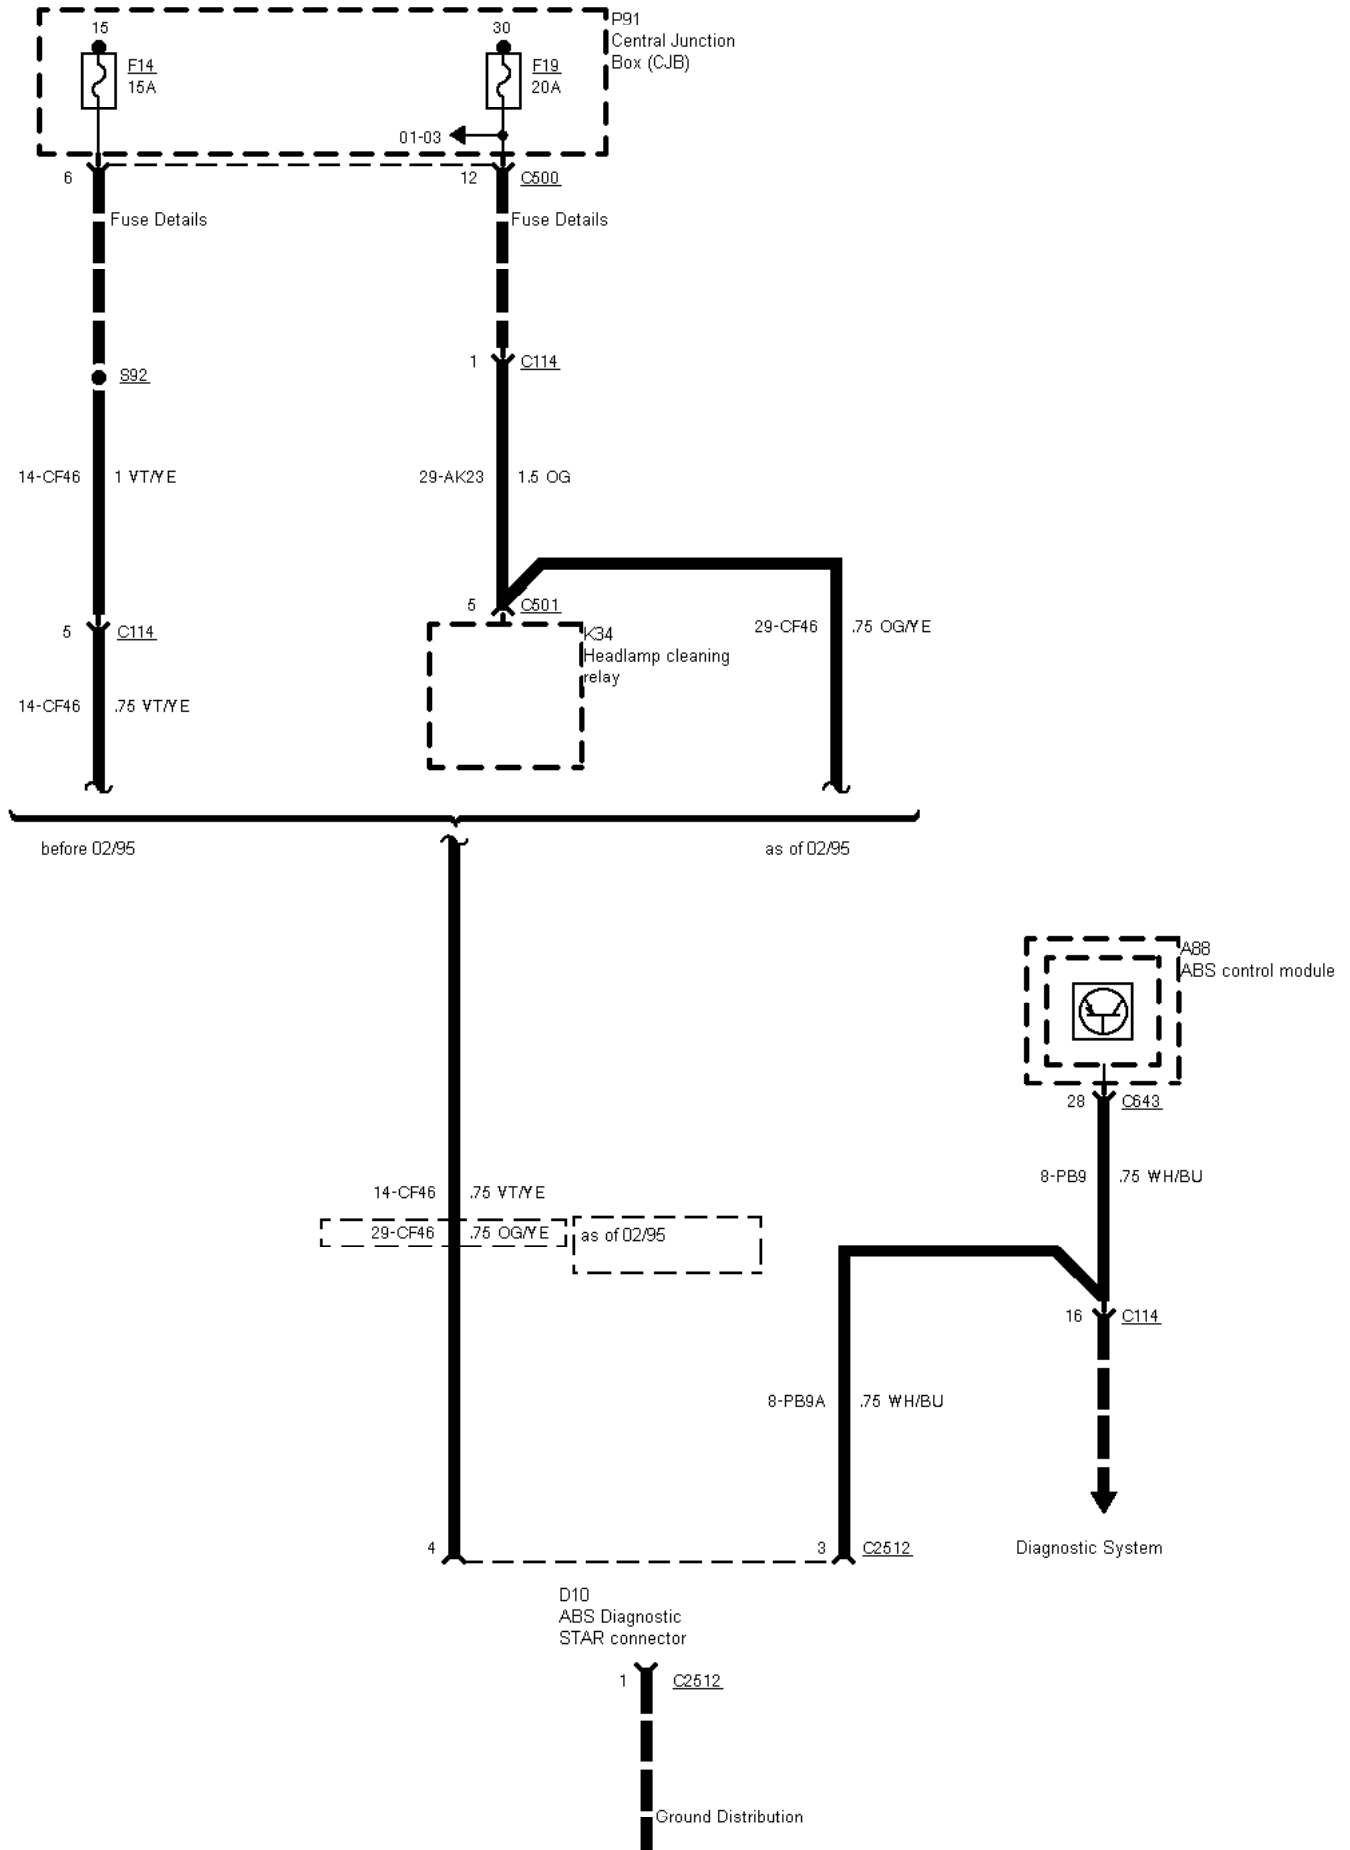

12-01-001 , Anti-lock Braking System (ABS)

12-01-002 , Anti-lock Braking System (ABS)

Fuse Details

Stop Lamps

Fuse Details

14S-DA1 1 VT/YE

low series version
before 03/96

LH side rear

RH side front

12-01-003 , Anti-lock Braking System (ABS) , Diagnostic connectors before 03/96

LHD

12-01-004 , Anti-lock Braking System (ABS) , Diagnostic connectors as of 03/96

12-01-005 , Anti-lock Braking System (ABS) , Diagnostic connectors

RHD

2 Circuit Description
