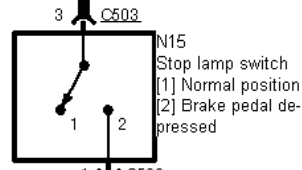

12-01-001 , Anti-lock Braking System (ABS)

12-01-002 , Anti-lock Braking System (ABS)

Fuse Details

Stop Lamps

Fuse Details

14S-DA1 1 VT/YE

low series version
before 03/96

LH side rear