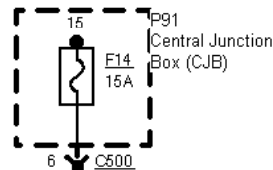

12-01-001 , Anti-lock Braking System (ABS)

12-01-002 , Anti-lock Braking System (ABS)

Fuse Details

Stop Lamps

Fuse Details

14S-DA1 1 VT/YE

low series version
before 03/96

LH side rear