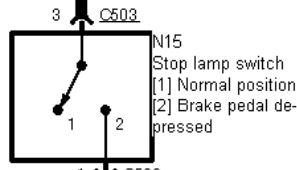

12-01-001 , Anti-lock Braking System (ABS)

12-01-002 , Anti-lock Braking System (ABS)

Fuse Details

Stop Lamps

Fuse Details

14S-DA1 1 VT/YE

low series version
before 03/96

LH side rear