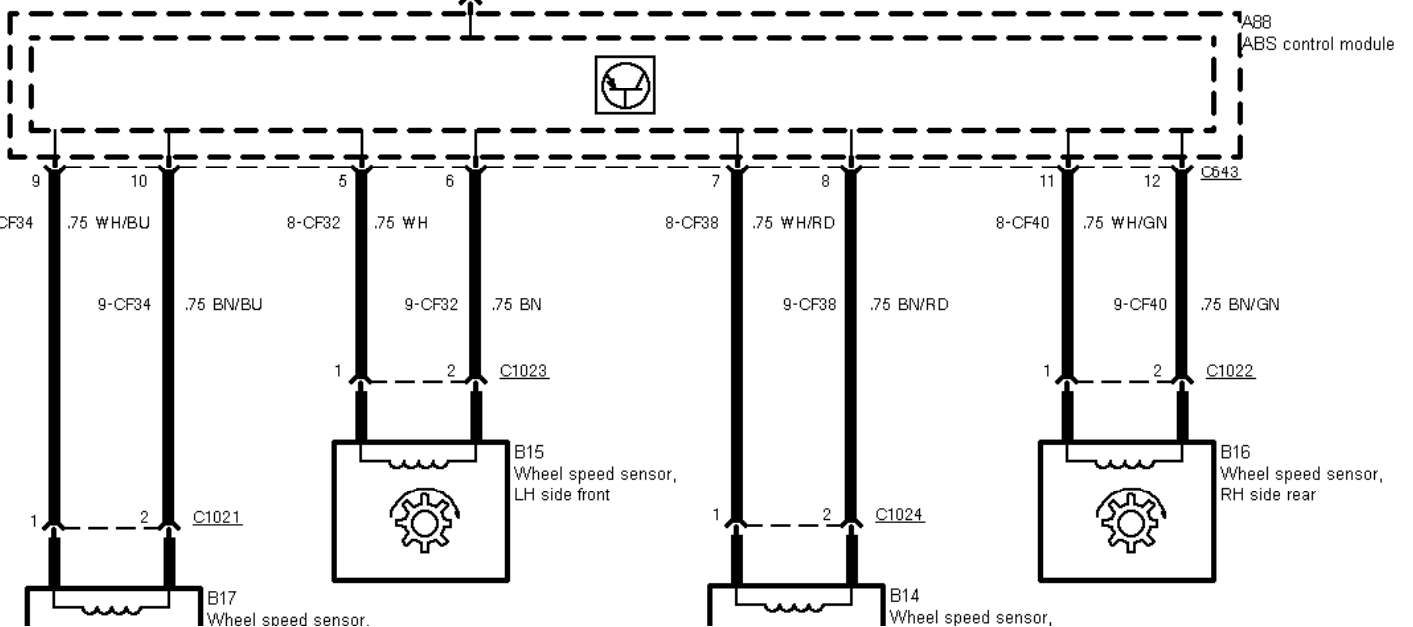

12-01-001 , Anti-lock Braking System (ABS)

12-01-002 , Anti-lock Braking System (ABS)

Fuse Details

Stop Lamps

Fuse Details

14S-DA1 1 VT/YE

low series version
before 03/96

LH side rear

RH side front

12-01-003 , Anti-lock Braking System (ABS) , Diagnostic connectors before 03/96

LHD

12-01-004 , Anti-lock Braking System (ABS) , Diagnostic connectors as of 03/96

12-01-005 , Anti-lock Braking System (ABS) , Diagnostic connectors

RHD

2 Circuit Description
