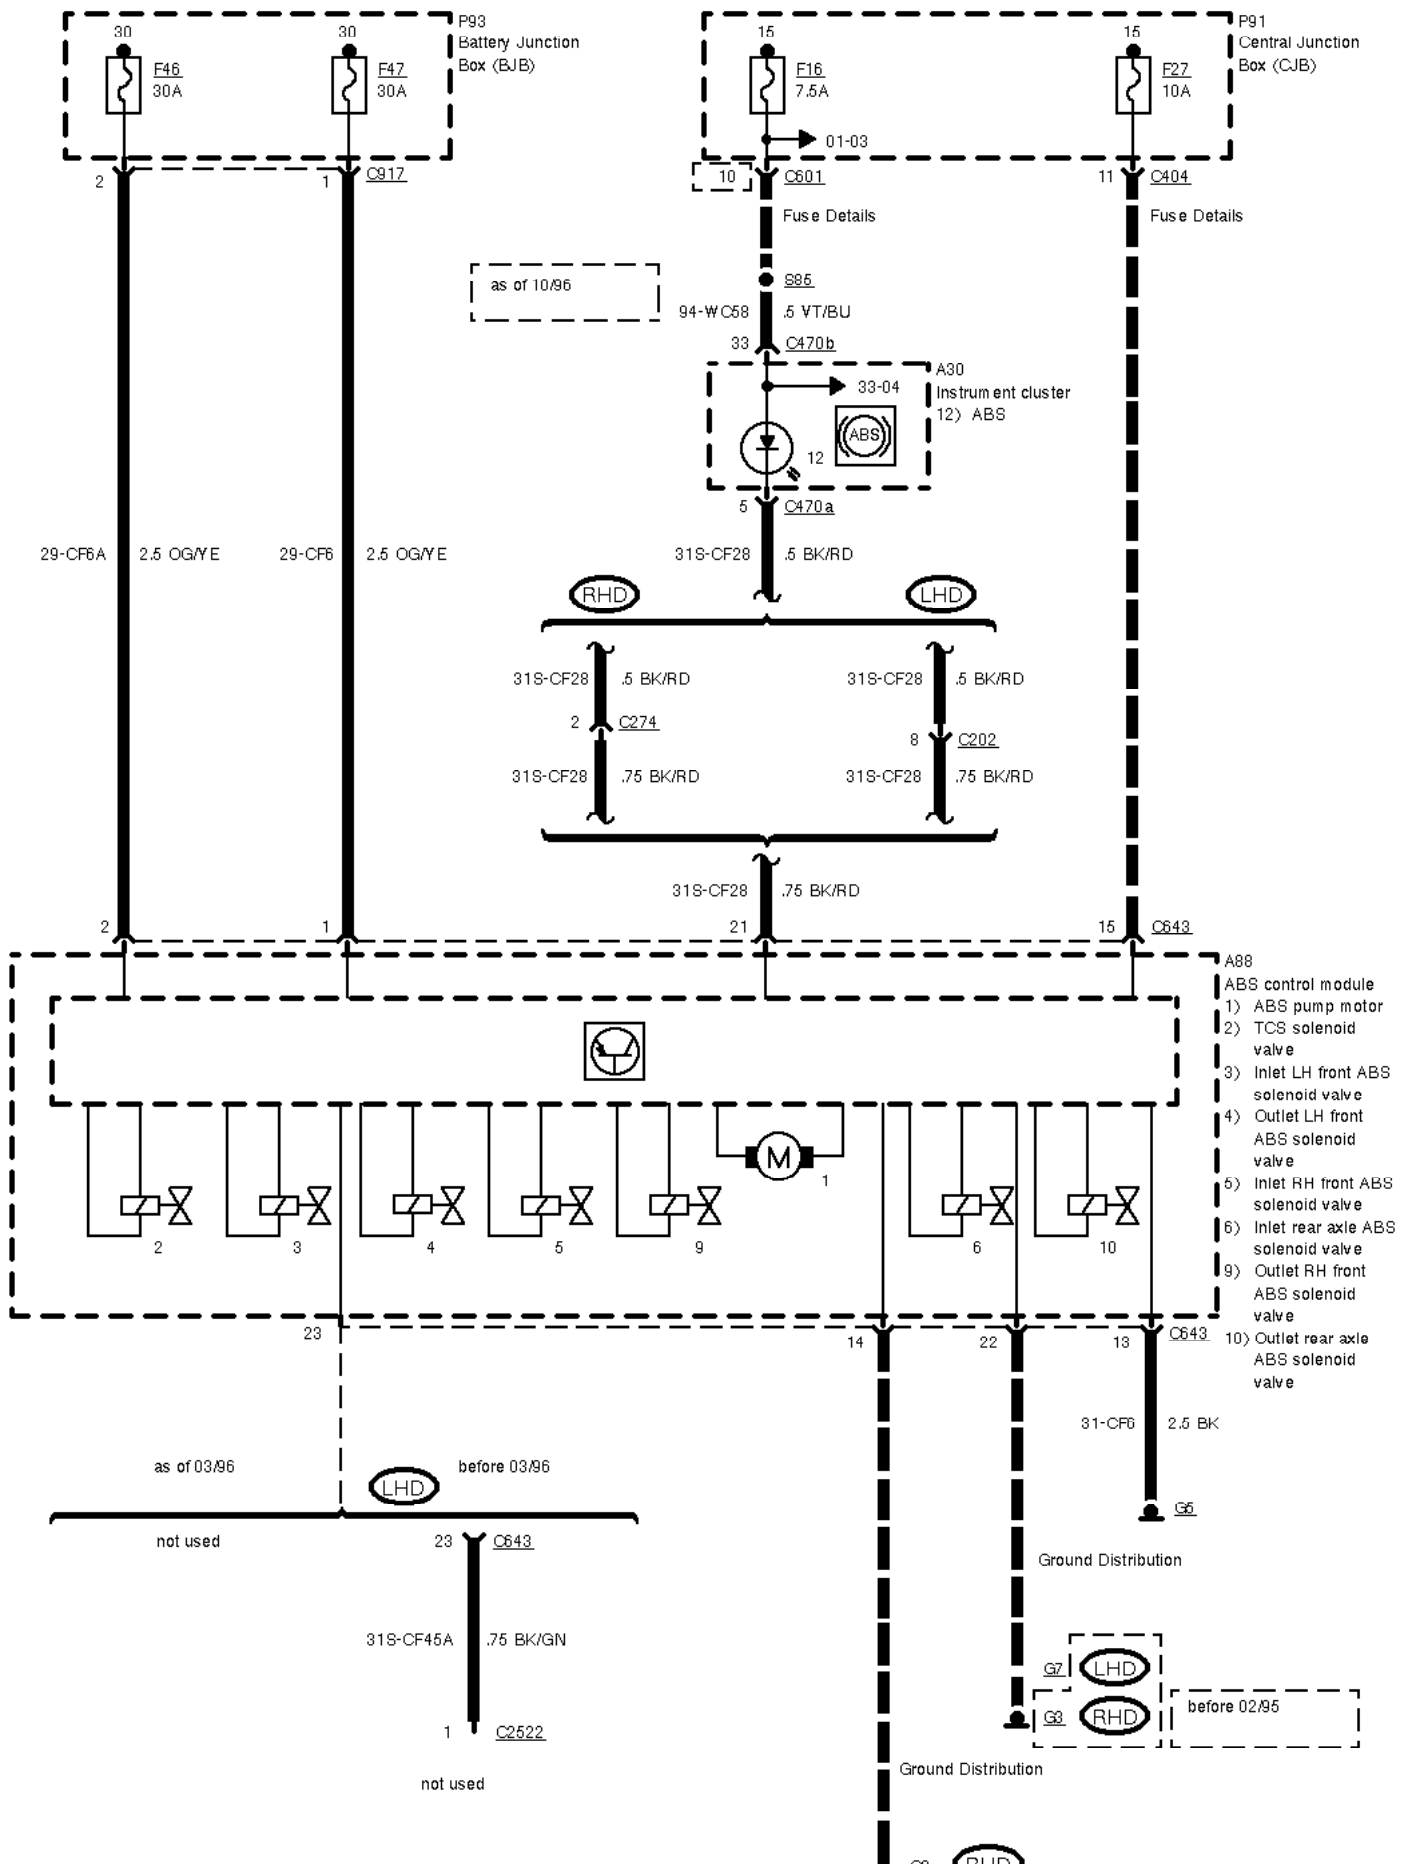

12-01-001 , Anti-lock Braking System (ABS)

12-01-002 , Anti-lock Braking System (ABS)

Fuse Details

Stop Lamps

Fuse Details

14S-DA1 1 VT/YE

low series version
before 03/96

LH side rear

RH side front

12-01-003 , Anti-lock Braking System (ABS) , Diagnostic connectors before 03/96

LHD

12-01-004 , Anti-lock Braking System (ABS) , Diagnostic connectors as of 03/96

12-01-005 , Anti-lock Braking System (ABS) , Diagnostic connectors

RHD

2 Circuit Description
