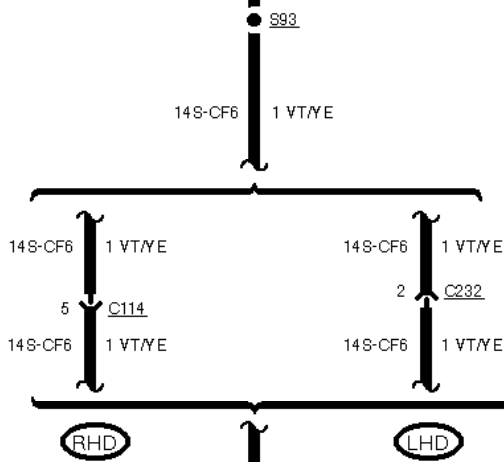

12-01-001 , Anti-lock Braking System (ABS)

12-01-002 , Anti-lock Braking System (ABS)

Fuse Details

Stop Lamps

Fuse Details

14S-DA1 1 VT/YE

low series version
before 03/96

LH side rear

RH side front

12-01-003 , Anti-lock Braking System (ABS) , Diagnostic connectors before 03/96

LHD

12-01-004 , Anti-lock Braking System (ABS) , Diagnostic connectors as of 03/96

12-01-005 , Anti-lock Braking System (ABS) , Diagnostic connectors

RHD

2 Circuit Description
