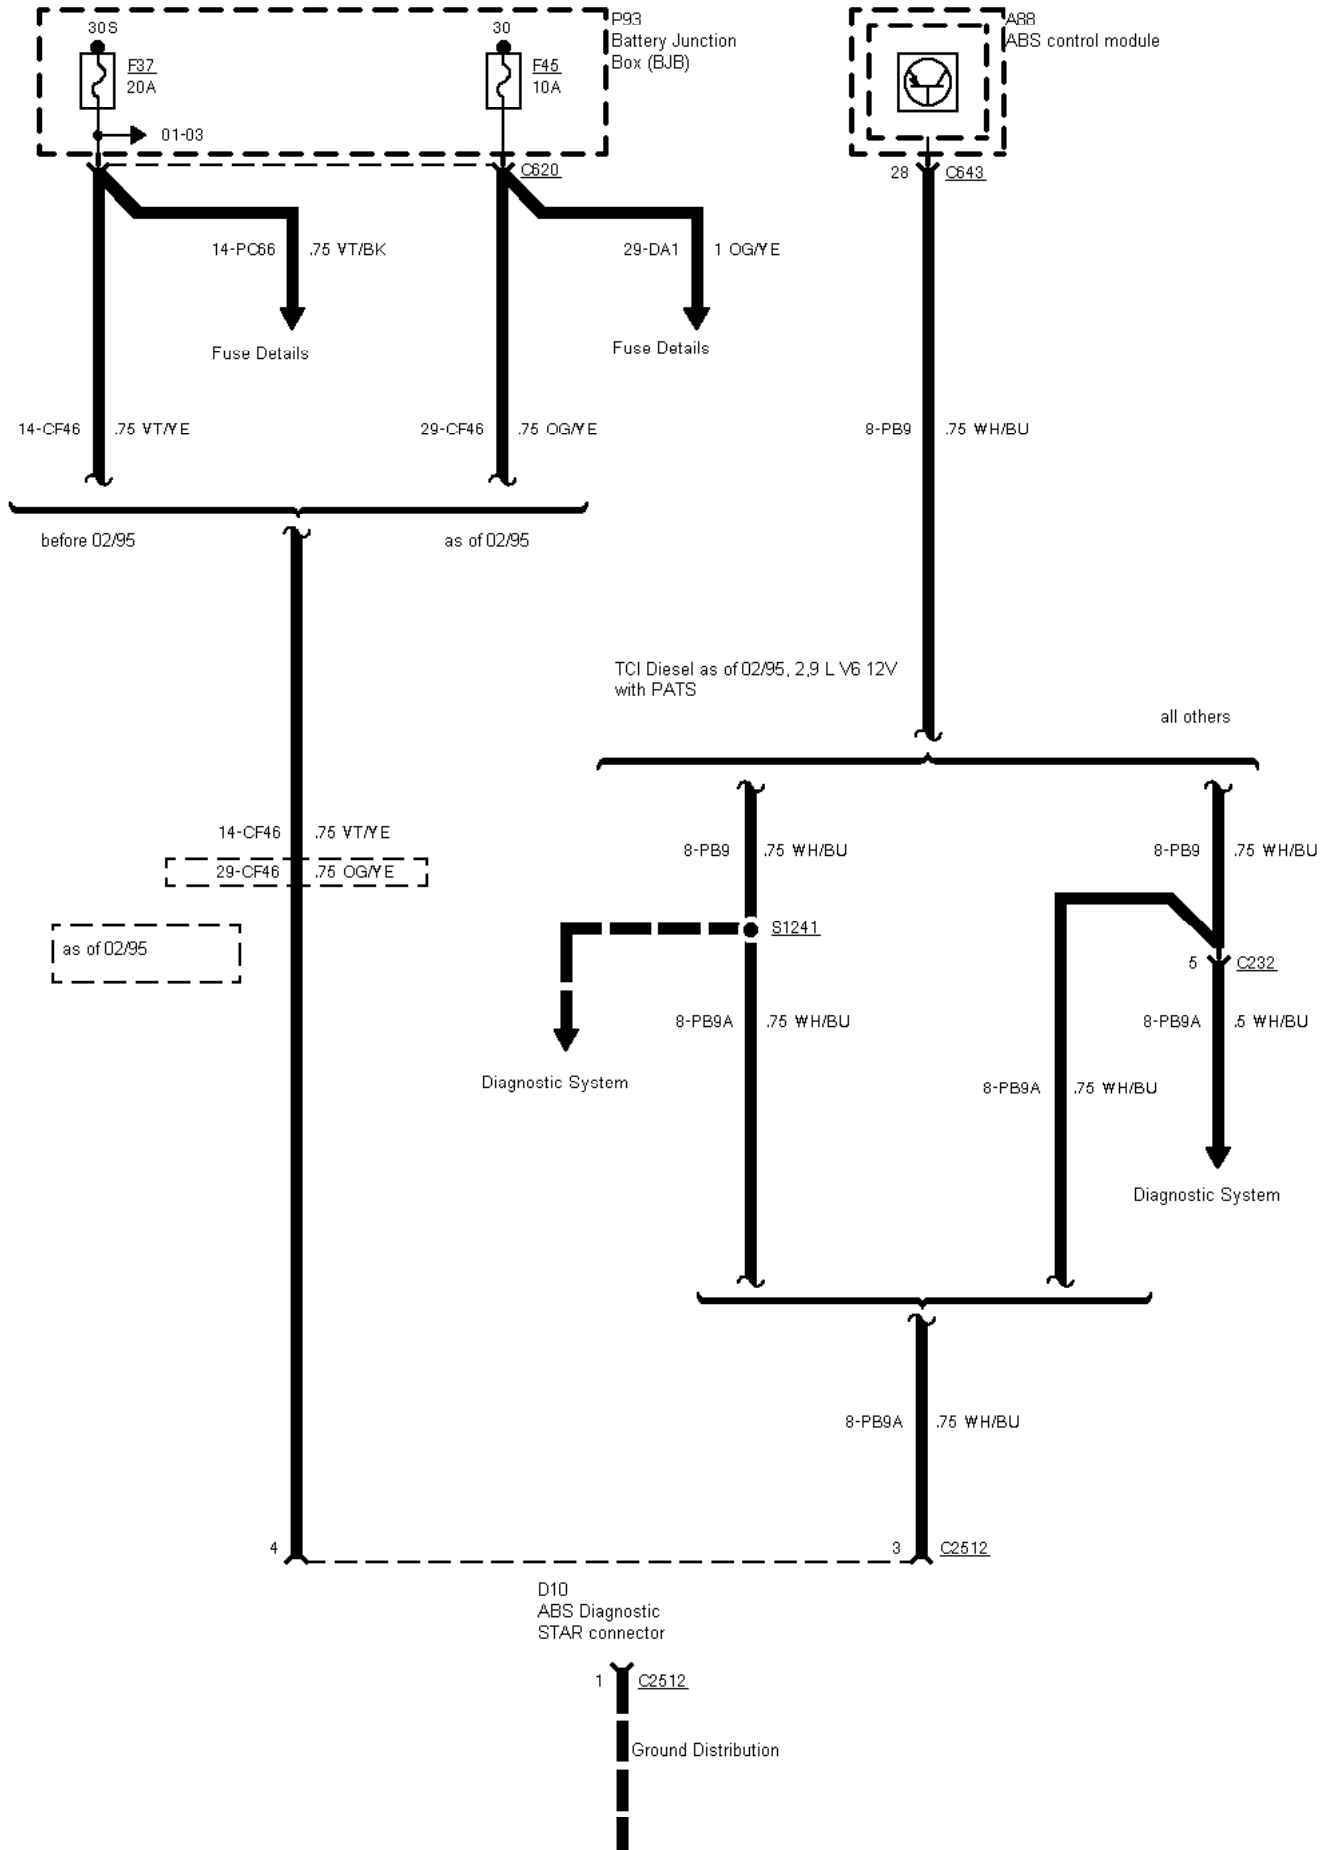

12-01-001 , Anti-lock Braking System (ABS)

12-01-002 , Anti-lock Braking System (ABS)

Fuse Details

Stop Lamps

Fuse Details

14S-DA1 1 VT/YE

low series version
before 03/96

LH side rear

RH side front

12-01-003 , Anti-lock Braking System (ABS) , Diagnostic connectors before 03/96

LHD

12-01-004 , Anti-lock Braking System (ABS) , Diagnostic connectors as of 03/96

12-01-005 , Anti-lock Braking System (ABS) , Diagnostic connectors

RHD

2 Circuit Description
